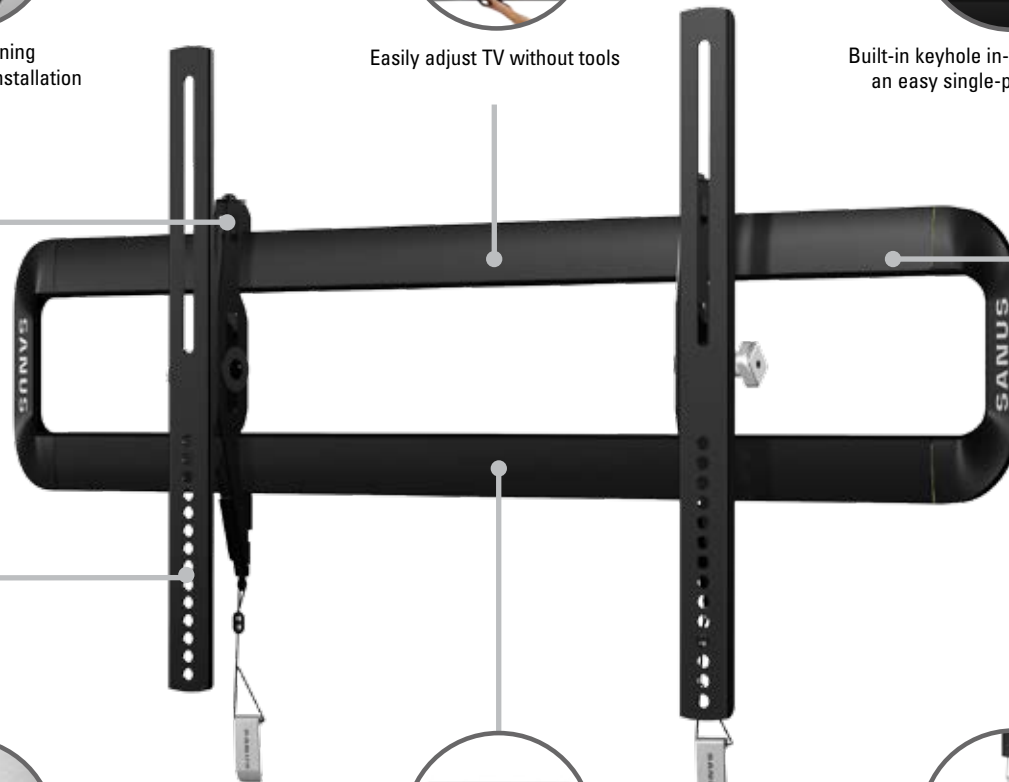

Premium Tilting Mount

THE RIGHT ANGLE EVERY TIME / FOR TVs 51" – 80" AND UP TO 125 LBS

The SANUS Premium Series VLT5 tilting mount offers the best view from the floor or couch. This mount features easy single-person installation, with a built-in keyhole in-wall plate and a safety tab for a simple and secure connection. Eliminate glare and ensure the perfect positioning of the TV with this mount's post-installation tilting and leveling adjustments. Designed for flat-panel TVs 51"-80" and up to 125 lbs.

Allows fine-tuning adjustments after installation

Easily adjust TV without tools

Built-in keyhole in-wall plate allows for an easy single-person installation

Mount tilts TV back to allow for easy cable access

Slide TV side-to-side for perfect positioning on the wall

Safety tab provides a safe and easy connection you can hear

TV SIZE RANGE

51"-80" / 129.5-203.2 cm

WEIGHT CAPACITY

125 lbs / 56.8 kg

DIMENSIONS (W X D X H)

30.8" x 2.1" x 17.7" / 78.4 x 5.5 x 45 cm

TILT

+7° / -12°

UPC & MSRP

793795526243
\$129.99

MOUNTING PATTERNS

300 x 200 | 300 x 300 | 400 x 300 | 300 x 400 | 400 x 400 | 500 x 200 | 500 x 300 | 500 x 400 | 600 x 400 | 700 x 400 | Universal