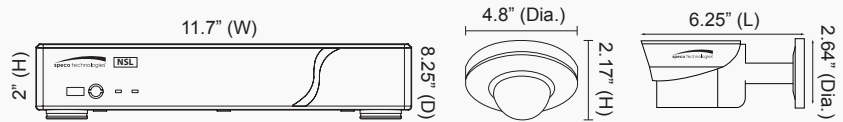

### ZIPL8BD2

8 Channel NVR with 8 Channel Built-In PoE, 2TB  
4 Full HD 1080p Outdoor IR Dome Cameras,  
4 Full HD 1080p Outdoor IR Bullet Cameras

Front panel

Rear panel

ZIPL8BD2 shown