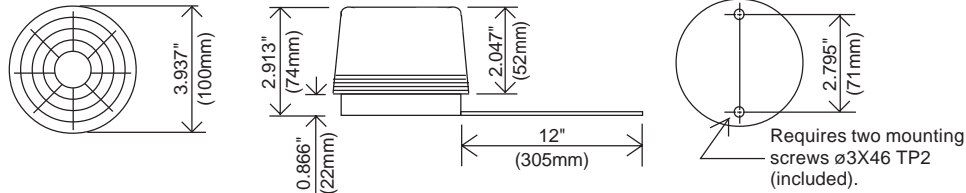

SL-126-A24 Strobe Lights Installation Manual

SPECIFICATIONS

Circuits

All solid-state

Input Connections

Red: Positive Black: Negative

Leads

18-gauge UL Listed, 12" long

Electrical Protection

Reverse polarity protected

Illumination

100,000 candle power

Input Voltage

6 to 24VDC

Input Current

30mA $\pm$ 20% at 6VDC, 120mA $\pm$ 20% at 12VDC

150mA $\pm$ 20% at 24VDC

Flash Rate

Over 30/minute at 6VDC

Over 70/minute at 12VDC

Over 100/minute at 24VDC

Operating Life

Over 2,000,000 flashes

Operating Life (Hours)

1000 at 6VDC, 450 at 12VDC, 300 at 24VDC

Environment

-22°F (-30°C) to 140°F (60°C)

Base

High-impact black ABS

Lens

High-impact and heat resistant acrylex.

Available in clear, amber, red, and blue.