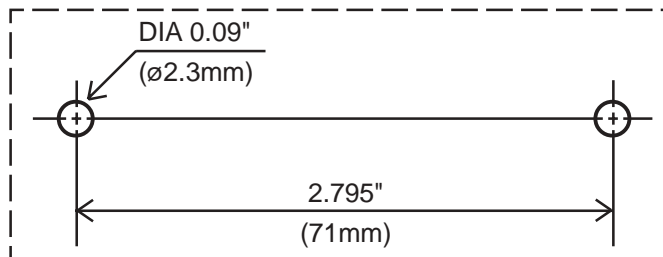

Mounting Template

NOTICE

The information and specifications printed in this manual are current at the time of publication. However, the SECO-LARM policy is one of continual development and improvement. For this reason, SECO-LARM reserves the right to change specifications without notice. SECO-LARM is also not responsible for misprints or typographical errors.

Copyright © 2001 SECO-LARM U.S.A., Inc. All rights reserved. This material may not be reproduced or copied, in whole or in part, without the written permission of SECO-LARM.

SECO-LARM® U.S.A., Inc.

16842 Millikan Avenue, Irvine, CA, 92606, U.S.A.

filename: MuSL126_24b.p65

SECO-LARM U.S.A., Inc.