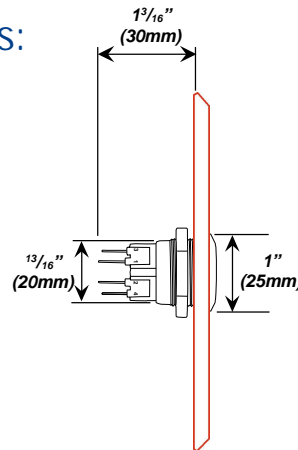

Features:

- ▶ Available in single-gang and slimline versions.
- ▶ Vandal-resistant 1" (25mm) push-button switch.
- ▶ Equipped with 1 N.O. and 1 N.C. (DPST) switch.
- ▶ Switch contact rating – 5A@250VAC.
- ▶ "EXIT" and "SALIDA" silk-screened on plate.
- ▶ Weatherproof (IP65) for indoor/outdoor use.

Two Models to Choose:

SD-7204SGEX1Q *Single-Gang*

SD-7104SGEX1Q *Slimline*

Single-Gang

SD-7204SGEX1Q

Slimline

SD-7104SGEX1Q

Dimensions: