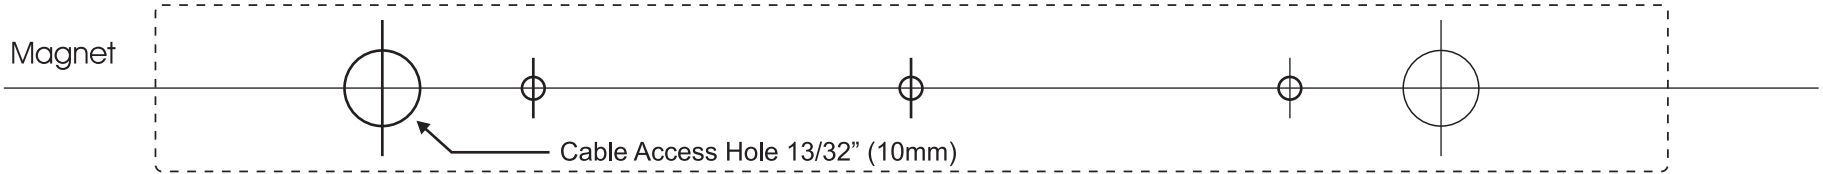

TEMPLATE FOR SECO-LARM E-941SA-300RQ

Magnet

PLACE AGAINST HEADER

FOLD ON DOTTED LINE

FOLD ON DOTTED LINE

Armature

PLACE AGAINST DOOR