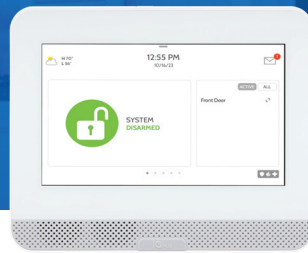

One Platform. Every Application.

IQ NS
NO SCREEN

IQ 4 HUB
COST-EFFECTIVE

IQ PANEL 4
FLAGSHIP

Comparison Chart

			
Hardware			
7" Touchscreen		✓	✓
8-Core CPU	✓	✓	✓
LTE & WiFi Dual-Path Communication Built In	✓	✓	✓
Dual SRF (PowerG plus 1 legacy SRF: 319.5 or 345 or 433)			✓
Single SRF (Choose from PowerG or 319.5 or 345 or 433)	✓	✓	
Z-Wave Plus (800 Series)	✓	✓	✓
Bluetooth Disarming	✓	✓	✓
Music Streaming		✓	✓
Microphones		1	3, with echo cancellation
8MP Panel Camera with Flex Tilt			✓
Panel Glass Break Detector			✓
Panel Motion Detector			✓
24-Hour Lithium Polymer Backup Battery Pre-installed	✓	✓	✓
Smart Mount Installation	✓	✓	✓
Compatible with IQ Base			✓
Option for Black Housing			✓
Software			
	IQ4 NS	IQ4 Hub	IQ Panel 4
Live View, Live Answer Doorbell & Cameras		✓	✓
Weather on Home Screen		✓	✓
Photo Frame Screen Saver		✓	✓
Full Alarm.com Integration	✓	✓	✓
Security			
	IQ4 NS	IQ4 Hub	IQ Panel 4
Speakers	One 2-Watt	One 4-Watt	Four 4-Watt
85dB Siren	✓	✓	✓
128 Zones	✓	✓	✓
4 Partitions	✓	✓	✓
Up to 242 User Codes	✓	✓	✓
Encrypted Sensors	✓	✓	✓
Hardwire Support	✓	✓	✓
2-Way Voice			✓
Residential Certifications (UL 1023, 985)	✓	✓	✓