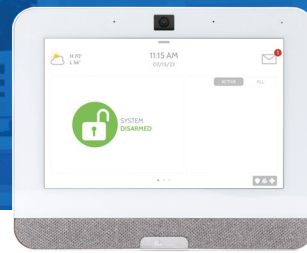

One Platform. Every Application.

IQ NS
NO SCREEN

IQ 4 HUB
COST-EFFECTIVE

IQ PANEL 4
FLAGSHIP

Comparison Chart

			
Hardware			
7" Touchscreen		✓	✓
8-Core CPU	✓	✓	✓
LTE & WiFi Dual-Path Communication Built In	✓	✓	✓
Dual SRF (PowerG plus 1 legacy SRF: 319.5 or 345 or 433)			✓
Single SRF (Choose from PowerG or 319.5 or 345 or 433)	✓	✓	
Z-Wave Plus (800 Series)	✓	✓	✓
Bluetooth Disarming	✓	✓	✓
Music Streaming		✓	✓
Microphones		1	3, with echo cancellation
8MP Panel Camera with Flex Tilt			✓
Panel Glass Break Detector			✓
Panel Motion Detector			✓
24-Hour Lithium Polymer Backup Battery Pre-installed	✓	✓	✓
Smart Mount Installation	✓	✓	✓
Compatible with IQ Base			✓
Option for Black Housing			✓
Software			
	IQ4 NS	IQ4 Hub	IQ Panel 4
Live View, Live Answer Doorbell & Cameras		✓	✓
Weather on Home Screen		✓	✓
Photo Frame Screen Saver		✓	✓
Full Alarm.com Integration	✓	✓	✓
Security			
	IQ4 NS	IQ4 Hub	IQ Panel 4
Speakers	One 2-Watt	One 4-Watt	Four 4-Watt
85dB Siren	✓	✓	✓
128 Zones	✓	✓	✓
4 Partitions	✓	✓	✓
Up to 242 User Codes	✓	✓	✓
Encrypted Sensors	✓	✓	✓
Hardwire Support	✓	✓	✓
2-Way Voice			✓
Residential Certifications (UL 1023, 985)	✓	✓	✓