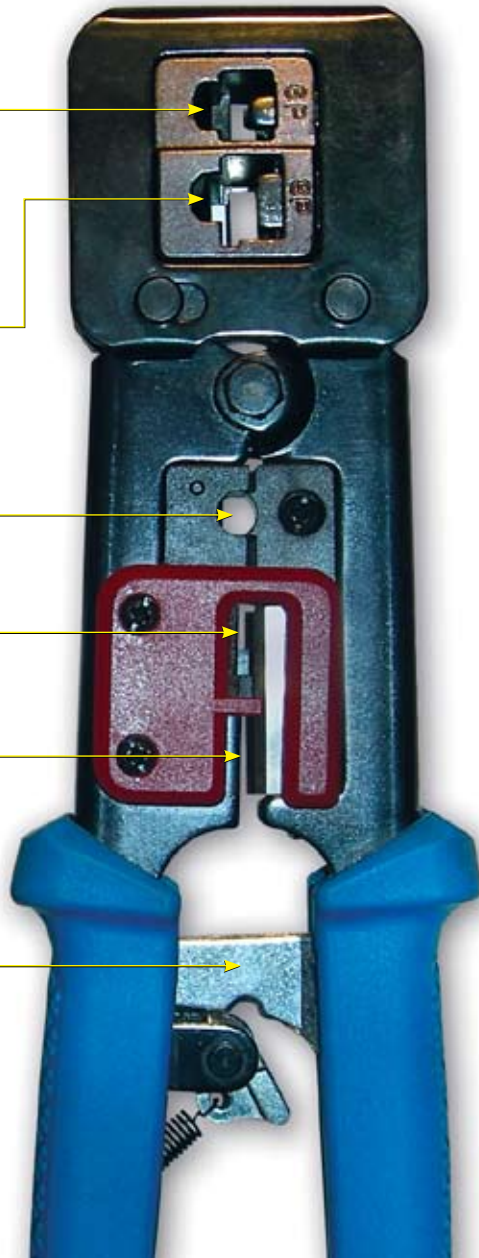

Compatible with all EZ-RJ45® and EZ-RJ12/11 connectors as well as all standard modular plugs, except AMP.

- Zero flex frame prevents torque loss during the crimping cycle
- Tool steel die head assembly provides 360° of connector support during crimp
- Clean, ultra flush trim on the EZ-RJ45® extended conductors
- Expanded surface area on contact drivers delivers full, uniform crimp force
- Built in wire cutter and strippers

## EZ-RJPRO HD Crimp Tool Features

RJ11/12 Crimp Cavity

RJ45 Crimp Cavity

Round Cable Stripper

Flat Cable Stripper

Cable Cutter

Ratchet Mechanism with Quick Release

## Connectors You May Need