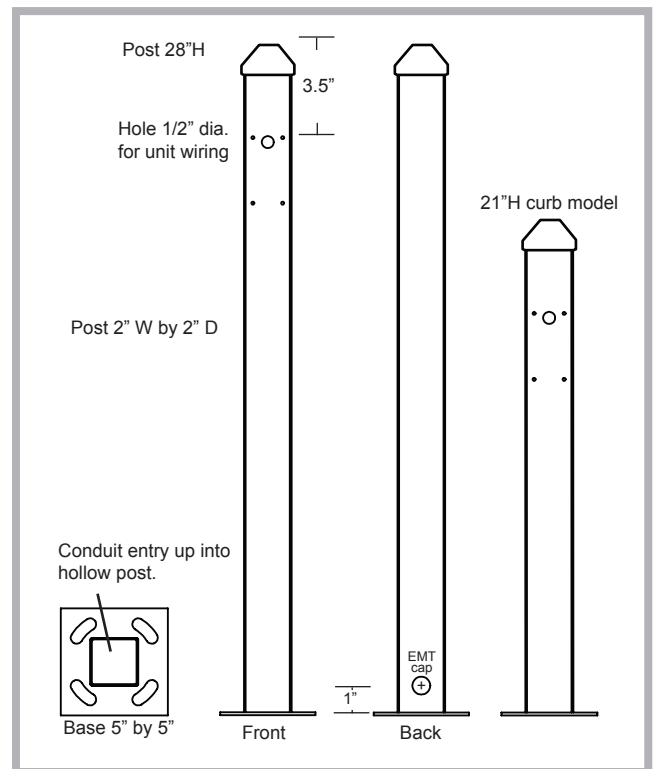

OVS-MP

Mini Post for the OVS-01GT & CC Vehicle Presence Sensors

28" models:
OVS-MPY - yellow
OVS-MPB - black
21" models:
OVS-MPYcurb - yellow
OVS-MPBcurb - black

The OVS-MP is a sturdy Mini Post specially designed for the OPTEX OVS-01GT and OVS-01CC Vehicle Presence Sensors. Installation is easy with the OVS-MP. The Vehicle Presence Sensor mounts at the proper height. The 28" model is for road surfaces, and the 21" model is for island or curb mounting. No more ground loops, no more concrete cutting. The Mini Post is Powder Coated, tougher than paint.