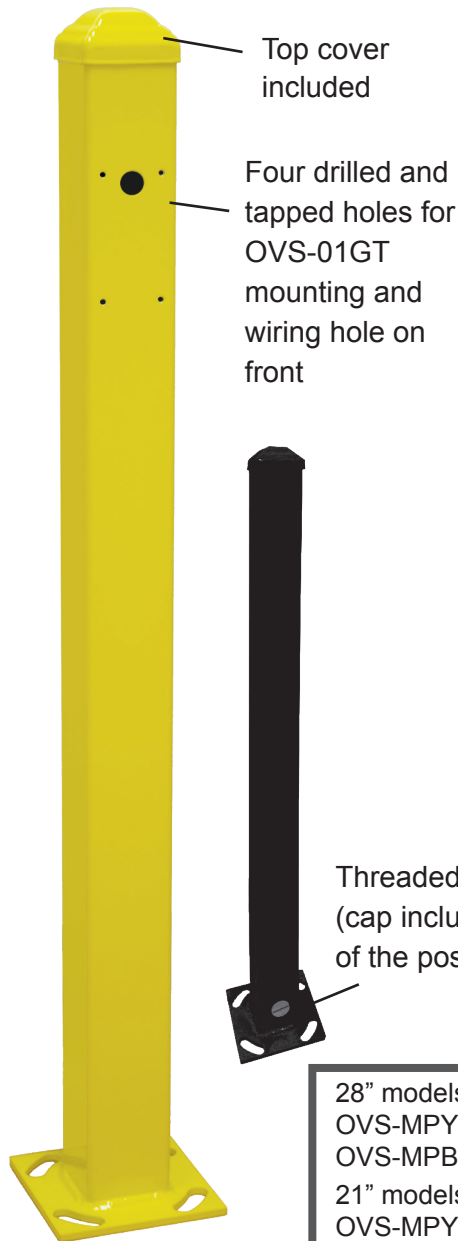

OVS-MP

Mini Post for the OVS-01GT & CC Vehicle Presence Sensors

28" models:
OVS-MPY - yellow
OVS-MPB - black
21" models:
OVS-MPYcurb - yellow
OVS-MPBcurb - black

The OVS-MP is a sturdy Mini Post specially designed for the OPTEX OVS-01GT and OVS-01CC Vehicle Presence Sensors. Installation is easy with the OVS-MP. The Vehicle Presence Sensor mounts at the proper height. The 28" model is for road surfaces, and the 21" model is for island or curb mounting. No more ground loops, no more concrete cutting. The Mini Post is Powder Coated, tougher than paint.