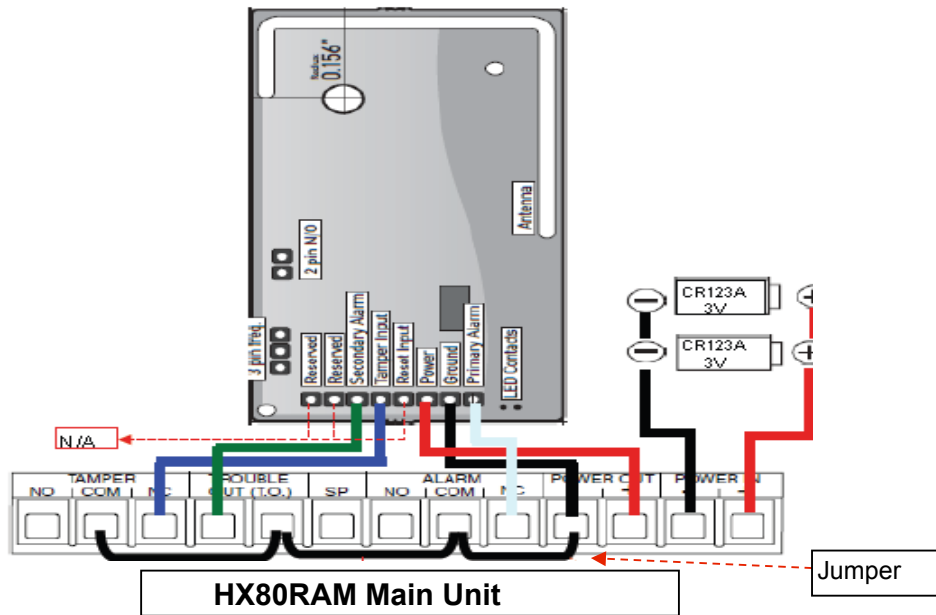

High Mount
Outdoor Detector

HX-80RAMi

HX80RAMi

Pin	Wire Color	Terminal Wiring
1.	White	to NC Alarm Output – Primary Alarm
2.	Black	to Ground- Jumper to all Commons
3.	Red	to Positive
4.	Brown	to Reset Input- NA
5.	Blue	to NC Tamper-Tamper
6.	Green	to Trouble Output – Secondary Alarm
Ground all Commons		