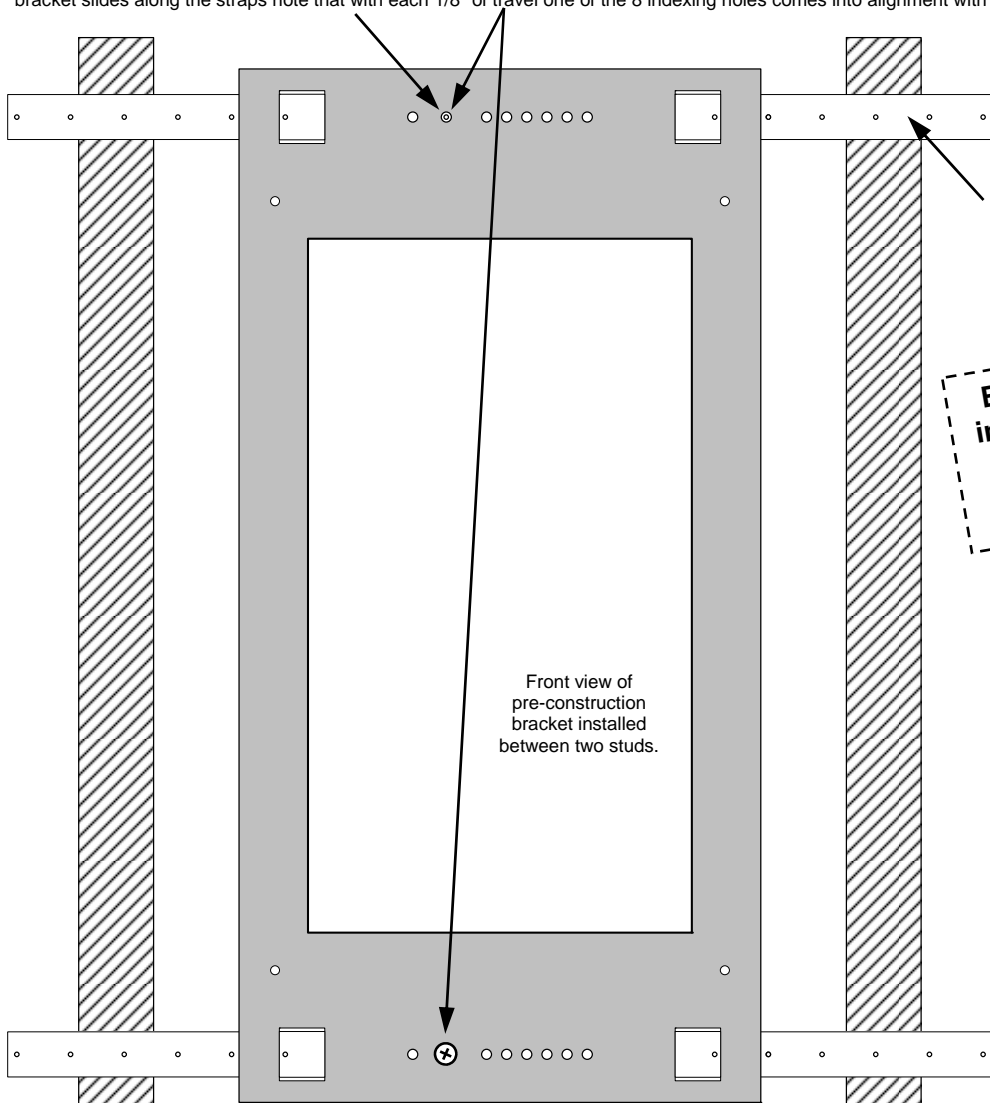

Installation Instructions

When adjusting the

bracket vertically slide it along the straps to achieve desired position. The straps have perforations running their length with one inch spacing.

The bracket has a series of 8 indexing holes per strap location allowing it to be indexed at 1/8" intervals, as the bracket slides along the straps note that with each 1/8" of travel one of the 8 indexing holes comes into alignment with

Rectangular Brackets are furnished with straps 19" long.
Optional 36" long straps are available separately on a special order basis.
Model MS-36

Be certain to use a LEVEL when installing rectangular brackets on walls or the final installation will most likely suffer!