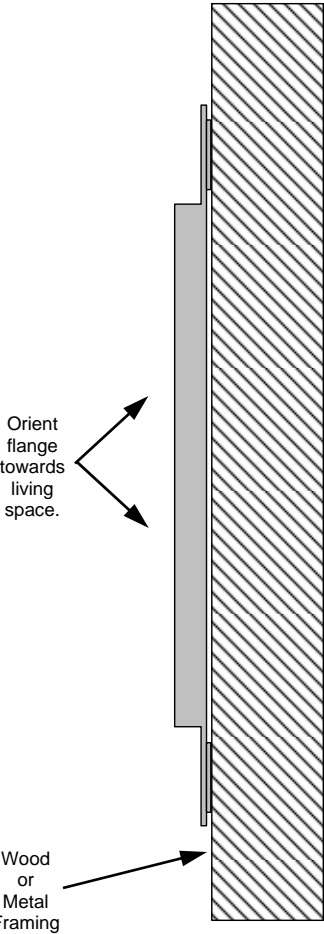

Side view of pre-construction bracket.

Sound Quest
Sound Quest® is a division of
AAMP of America™
13160 56th Court,
Clearwater, FL 33760