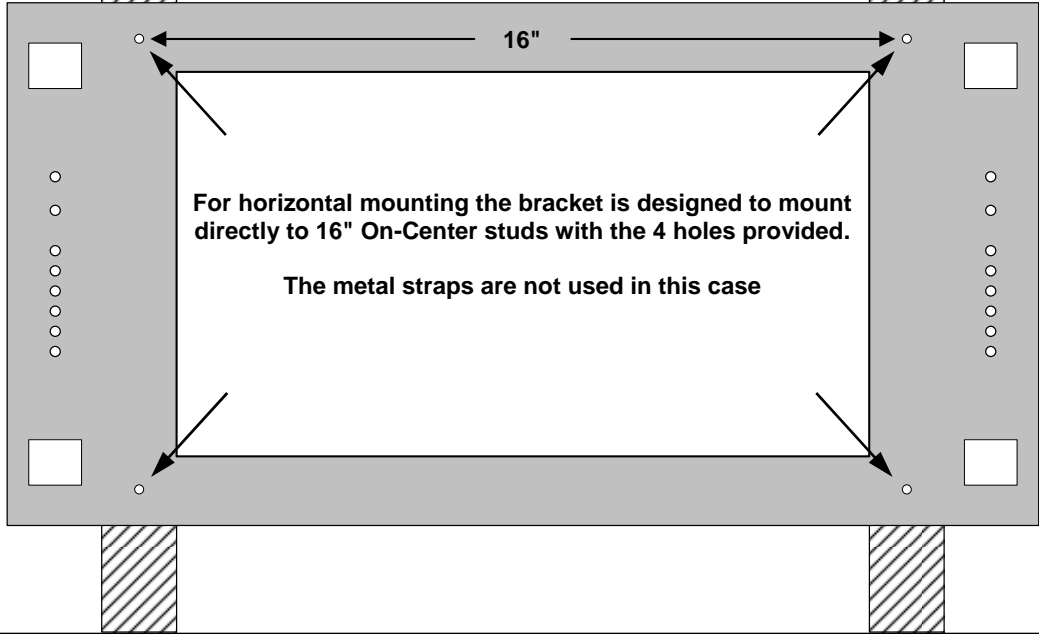

Sound Quest
Sound Quest® is a division of
AAMP of America™
13160 56th Court,
Clearwater, FL 33760