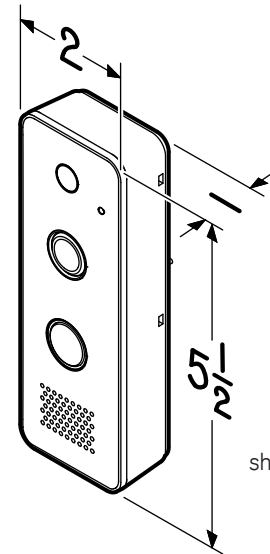

Smart Video Doorbell pushbutton that allows you to see and speak to visitors from anywhere.

FEATURES	
IP65 Waterproof	Yes
Over-the-air Firmware Upgrades	Yes
Housing	Black plastic with Satin Nickel decorative ring
UV Protection	Yes
Operating Environment	-22 to 122°F
Lighted Pushbutton	Yes - Green and Red
Wi-Fi 802.11	Yes
Compatibility	Mechanical Chimes and LA227WH only
Mounting and Electrical Hardware included	Yes
Surface Mount Installation	Yes - Fits most wood, stucco, brick, vinyl, or aluminum siding
REQUIREMENTS	
Use with transformer	Class 2 UL
Voltage	8-20 VAC
Hz	60 Hz
Watts	10W
INSTALLATION	
Complete installation instructions included with each unit.	

Dimensions shown in inches.