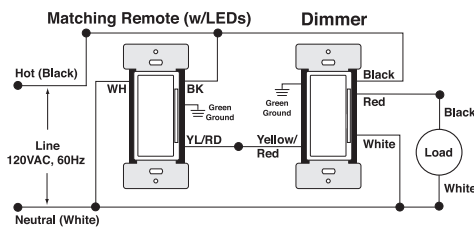

THREE-WAY WIRING DIAGRAM

Agency Standing and Compliance

- Complies with UL 1472
- CSA Certified (File #003413)
- NOM-ANCE Certified
- Wi-Fi CERTIFIED™
- Complies with FCC Part 15, Class B