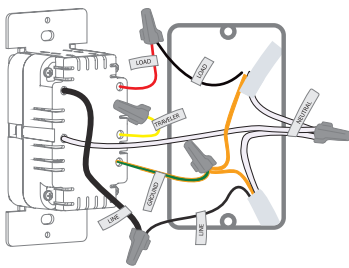

LOW-WATTAGE LED LOADS:

Engineered to function with sensitive, low-wattage light sources, such as an LED bulb in a hallway or holiday lights, ensuring LEDs do not glow when off.

AESTHETICS:

The new Voice Dimmer blends into any wall. You can push to turn on/off, or push and hold to brighten/dim. As well, in-wall dimmers and switches feature the Leviton Decora design with true rocker action, pressing the top to turn on and the bottom to turn off. For the 600W and 1000W dimmers, the dim/brighten bar is conveniently located along the right side of the paddle, ensuring ease of use. Vanishing LEDs to the left of the dimmer paddle show current and target light level with real-time feedback. To meet any decor, color change kits are available in white, ivory, light almond, gray, black,

and brown for dimmers and switches. For the most professional installation, pair the device with an optional Leviton screwless wallplate.

Features and Benefits

- No hub required
- Voice control using Amazon Alexa or Google Assistant
- Integrate with IFTTT to expand control
- Scheduling, remote access, and control via the My Leviton app for iOS and Android
- Remotes available for 3-way/multi-location control
- Control up to 99 devices, 50 rooms, 50 activities, and 50 schedules per residence and up to 20 residences per account

DWVAA Voice Dimmer with Amazon Alexa Built-in

SINGLE POLE WIRING DIAGRAM