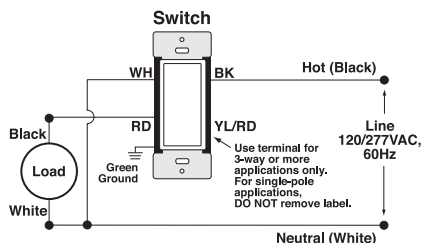

DW15S Switch with Wi-Fi Technology

SINGLE POLE WIRING DIAGRAM