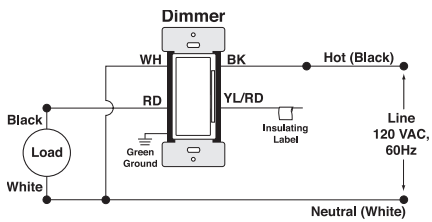

DW6HD 600W Dimmer with Wi-Fi Technology

SINGLE POLE WIRING DIAGRAM