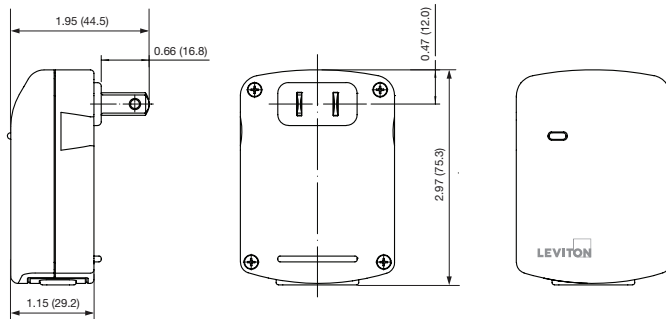

DW3HL Plug-in Outlet with Wi-Fi Technology

Agency Standing and Compliance

- Complies with UL 1472
- CSA Certified (File #003413)
- NOM-ANCE Certified
- Wi-Fi CERTIFIED™
- Complies with FCC Part 15, Class B