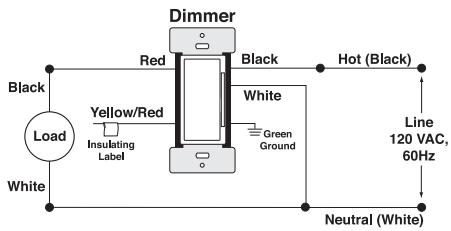

DW1KD 1000W Dimmer with Wi-Fi Technology

SINGLE POLE WIRING DIAGRAM