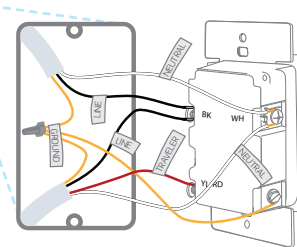

and brown for dimmers and switches. For the most professional installation, pair the device with an optional Leviton screwless wallplate.

Features and Benefits

- No hub required
- Voice control using Amazon Alexa or Google Assistant
- Integrate with IFTTT to expand control
- Scheduling, remote access, and control via the My Leviton app for iOS and Android
- Remotes available for 3-way/multi-location control
- Control up to 99 devices, 50 rooms, 50 activities, and 50 schedules per residence and up to 20 residences per account

DWVAA Voice Dimmer with Amazon Alexa Built-in

SINGLE POLE WIRING DIAGRAM

DWVAA

Common Three-Way Wiring Diagram

REMOTE DD00R-DL OR DD0SR-DL

Agency Standing and Compliance

- UL Listed to UL 60730-1 and CAN/CSA-E60730-1
- NOM Certified
- Complies with FCC Part 15, Class B

DW4BC Wi-Fi 4-Button Controller

WIRING DIAGRAM

Agency Standing and Compliance

- cULus Listed, Energy Mgmt Equip. 9D34
- NOM (Mexico)
- Wi-Fi CERTIFIED™
- Complies with FCC Part 15, Class B
- Contains FCC ID: VPY-LB1GC
- Contains IC:772C-LB1GC