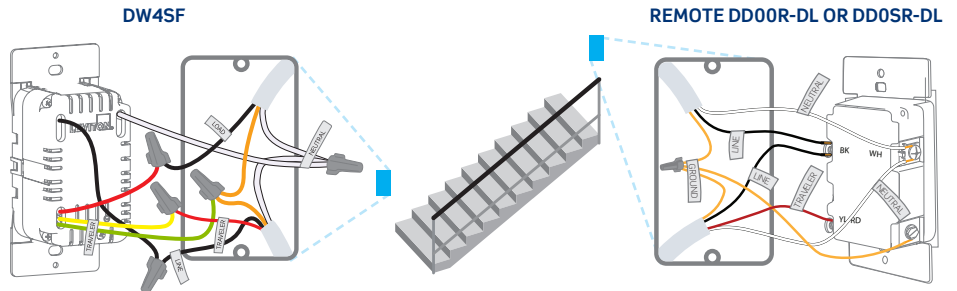

DW15S Switch with Wi-Fi Technology

SINGLE POLE WIRING DIAGRAM

THREE-WAY WIRING DIAGRAM

Agency Standing and Compliance

- Complies with UL 917
- CSA Certified (File #003413)
- NOM-ANCE Certified
- Wi-Fi CERTIFIED™
- Complies with FCC Part 15, Class B

DW15R Tamper-Resistant Outlet with Wi-Fi Technology

WIRING DIAGRAM

Agency Standing and Compliance

- cULus Listed, Energy Mgmt Equip. 9D34
- NOM (Mexico)
- Wi-Fi CERTIFIED™
- Complies with FCC Part 15, Class B
- Contains FCC ID: VPY-LB1GC
- Contains IC:772C-LB1GC

DW4SF 4-Speed Fan Controller with Wi-Fi Technology

SINGLE POLE WIRING DIAGRAM

Common Three-Way
Wiring Diagram

Agency Standing and Compliance

- UL Listed to UL 60730-1 and CAN/CSA-E60730-1
- NOM Certified
- Wi-Fi CERTIFIED™
- Complies with FCC Part 15, Class B