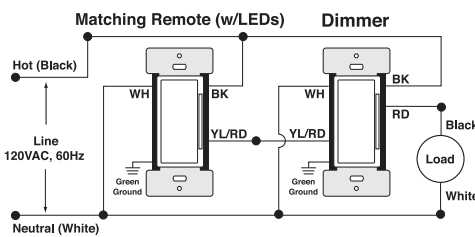

THREE-WAY WIRING DIAGRAM

Agency Standing and Compliance

- Complies with UL 1472
- CSA Certified (File #003413)
- NOM-ANCE Certified
- Wi-Fi CERTIFIED™
- Complies with FCC Part 15, Class B