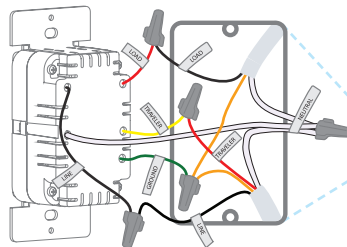

LOW-WATTAGE LED LOADS:

Engineered to function with sensitive, low-wattage light sources, such as an LED bulb in a hallway or holiday lights, ensuring LEDs do not glow when off.

AESTHETICS:

The new Voice Dimmer blends into any wall. You can push to turn on/off, or push and hold to brighten/dim. As well, in-wall dimmers and switches feature the Leviton Decora design with true rocker action, pressing the top to turn on and the bottom to turn off. For the 600W and 1000W dimmers, the dim/brighten bar is conveniently located along the right side of the paddle, ensuring ease of use. Vanishing LEDs to the left of the dimmer paddle show current and target light level with real-time feedback. To meet any decor, color change kits are available in white, ivory, light almond, gray, black,

and brown for dimmers and switches. For the most professional installation, pair the device with an optional Leviton screwless wallplate.

Features and Benefits

- No hub required
- Voice control using Amazon Alexa or Google Assistant
- Integrate with IFTTT to expand control
- Scheduling, remote access, and control via the My Leviton app for iOS and Android
- Remotes available for 3-way/multi-location control
- Control up to 99 devices, 50 rooms, 50 activities, and 50 schedules per residence and up to 20 residences per account

DWVAA Voice Dimmer with Amazon Alexa Built-in

SINGLE POLE WIRING DIAGRAM

DWVAA

Common Three-Way Wiring Diagram

REMOTE DD00R-DL OR DD0SR-DL

Agency Standing and Compliance

- UL Listed to UL 60730-1 and CAN/CSA-E60730-1
- NOM Certified
- Complies with FCC Part 15, Class B

DW4BC Wi-Fi 4-Button Controller

WIRING DIAGRAM

Agency Standing and Compliance