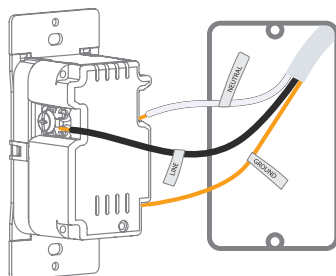

DW4BC Wi-Fi 4-Button Controller

WIRING DIAGRAM

Agency Standing and Compliance

- cULus Listed, Energy Mgmt Equip. 9D34
- NOM (Mexico)
- Wi-Fi CERTIFIED™
- Complies with FCC Part 15, Class B
- Contains FCC ID: VPY-LB1GC
- Contains IC:772C-LB1GC