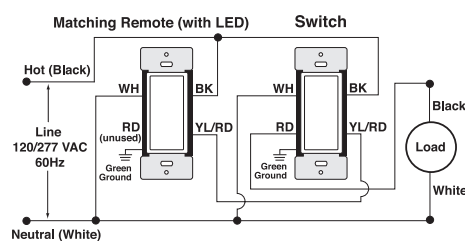

THREE-WAY WIRING DIAGRAM

Agency Standing and Compliance

- Complies with UL 917
- CSA Certified (File #003413)
- NOM-ANCE Certified
- Wi-Fi CERTIFIED™
- Complies with FCC Part 15, Class B