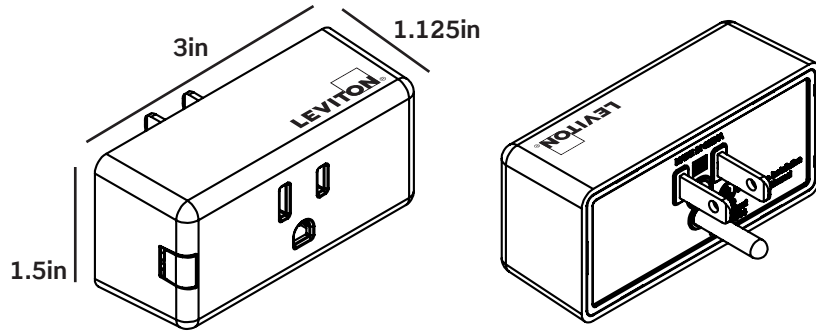

DW15P Plug-in Outlet with Wi-Fi Technology

Agency Standing and Compliance

- cULus Listed, Energy Mgmt Equip. 9D34
- NOM (Mexico)
- Wi-Fi CERTIFIED™
- Complies with FCC Part 15, Class B
- FCC ID: VPY-LB1GC
- IC:772C-LB1GC