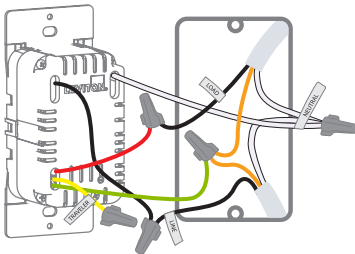

DW15R Tamper-Resistant Outlet with Wi-Fi Technology

WIRING DIAGRAM

Agency Standing and Compliance

- cULus Listed, Energy Mgmt Equip. 9D34
- NOM (Mexico)
- Wi-Fi CERTIFIED™
- Complies with FCC Part 15, Class B
- Contains FCC ID: VPY-LB1GC
- Contains IC:772C-LB1GC

DW4SF 4-Speed Fan Controller with Wi-Fi Technology

SINGLE POLE WIRING DIAGRAM

Common Three-Way
Wiring Diagram

Agency Standing and Compliance

- UL Listed to UL 60730-1 and CAN/CSA-E60730-1
- NOM Certified
- Wi-Fi CERTIFIED™
- Complies with FCC Part 15, Class B