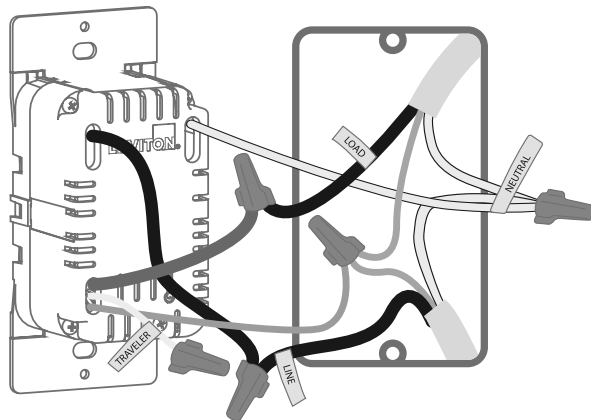

FEATURES

- Quiet selection of 4 forward fans speeds and off
- White, Single Gang Screwless Wallplate included
- For use with one or more ceiling paddle fans with split-capacitor or shaded pole motors, not to exceed a total of 1.5A.
- Compatible with pull chain ceiling fans without electronic control
- Ceiling fan light kits can be controlled separately by DW6HD
- Multi-location (3-way) control is achieved using up to 4 remote units, DD00R-DLZ.

RATINGS

- Fan Motor - 1.5A - 120VAC, 50/60Hz

AGENCY STANDARDS AND COMPLIANCE

- UL Listed to UL 60730-1 and CAN/CSA-E60730-1
- NOM Certified
- Complies with FCC Part 15, Class B
- Wi-Fi CERTIFIED™

WARRANTY INFORMATION

Five-Year Limited Warranty

SINGLE POLE WIRING DIAGRAM

ORDERING INFORMATION

DESCRIPTION	CAT. NO.
4 Speed Fan Controller with Wi-Fi Technology	DW4SF-1BW
Matching Remote	DD00R-DLZ
Dimmer Color Change Kit, Black	DDKIT-00E
Dimmer Color Change Kit, Gray	DDKIT-00G
Dimmer Color Change Kit, Brown	DDKIT-00B
Dimmer Color Change Kit, Ivory	DDKIT-00I
Dimmer Color Change Kit, Light Almond	DDKIT-00T
Dimmer Color Change Kit, White	DDKIT-00W

Leviton Manufacturing Co., Inc. Global Headquarters

201 N. Service Rd. Melville, NY 11747-3138 Tech Line: 1-800-824-3005 Fax: 1-800-832-9538

Leviton Manufacturing Co., Inc. Residential.

865 Fulton St., Suite 500, New Orleans, LA, 70130. Tel: 504 608-9001

Visit our Website at: www.leviton.com/decorasmart

©2019 Leviton Manufacturing Co., Inc. All rights reserved. Subject to change without notice.

SAT-10085
REV NOV 2019