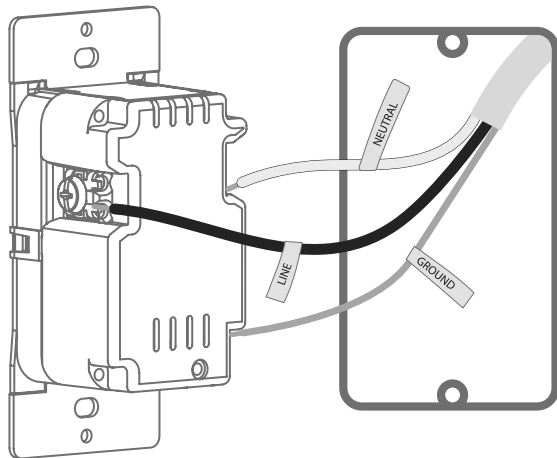

PRODUCT DATA

RATINGS

- No load control
- 120VAC, 50/60Hz

WARRANTY INFORMATION

Five-Year Limited Warranty

RATINGS + CERTIFICATIONS

- cULus Listed, Energy Mgmt Equip. 9D34
- NOM (Mexico)
- Wi-Fi CERTIFIED™
- Complies with FCC Part 15, Class B
- Contains FCC ID: VPY-LB1GC
- Contains IC:772C-LB1GC

WIRING DIAGRAM

ORDERING INFORMATION

DESCRIPTION	CAT. NO.
Decora Smart 4-Button Controller with Wi-Fi Technology	DW4BC-1BW
Decora Smart 4-Button Controller Color Change Kit – White	DS4KT-1PW
Decora Smart 4-Button Controller Color Change Kit – Light Almond	DS4KT-1PT
Decora Smart 4-Button Controller Color Change Kit – Ivory	DS4KT-1PI
Decora Smart 4-Button Controller Color Change Kit –Black	DS4KT-1PE
Decora Smart 4-Button Controller Color Change Kit – Brown	DS4KT-1PB
Decora Smart 4-Button Controller Color Change Kit – Gray	DS4KT-1PG

Leviton Manufacturing Co., Inc. Global Headquarters

201 N. Service Rd. Melville, NY 11747-3138 Tech Line: 1-800-824-3005 Fax: 1-800-832-9538

Leviton Manufacturing Co., Residential

865 Fulton St., Suite 500, New Orleans, LA, 70130. Tel: 504-608-9001

Visit our Website at: www.leviton.com/decorasmart

©2020 Leviton Manufacturing Co., Inc. All rights reserved. Subject to change without notice.

SAT-10084
REV FEB 2020