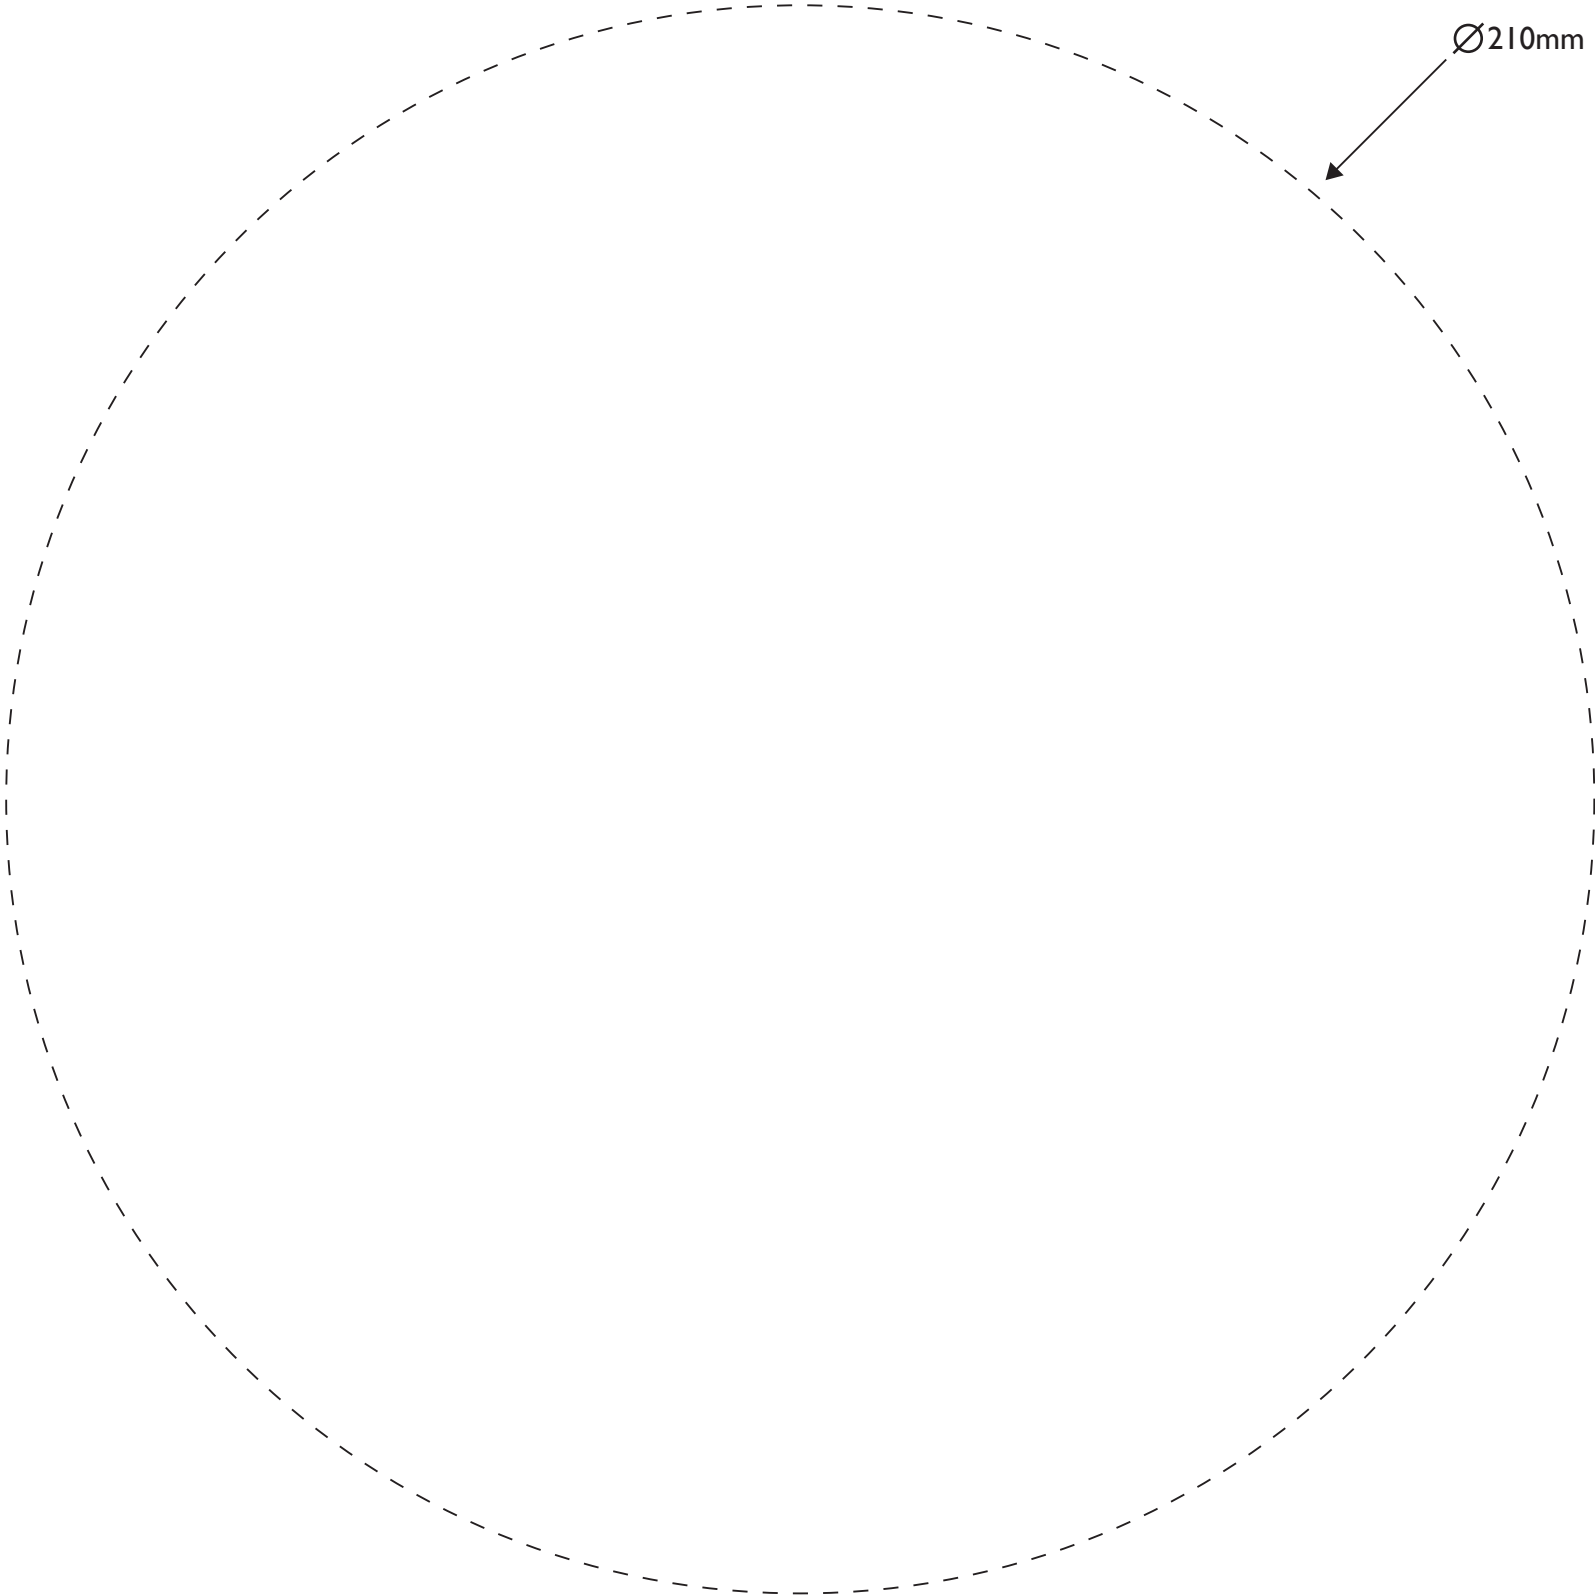

**LITHEAUDIO**

Ø210mm

**SPEAKER CUTTING GUIDE**