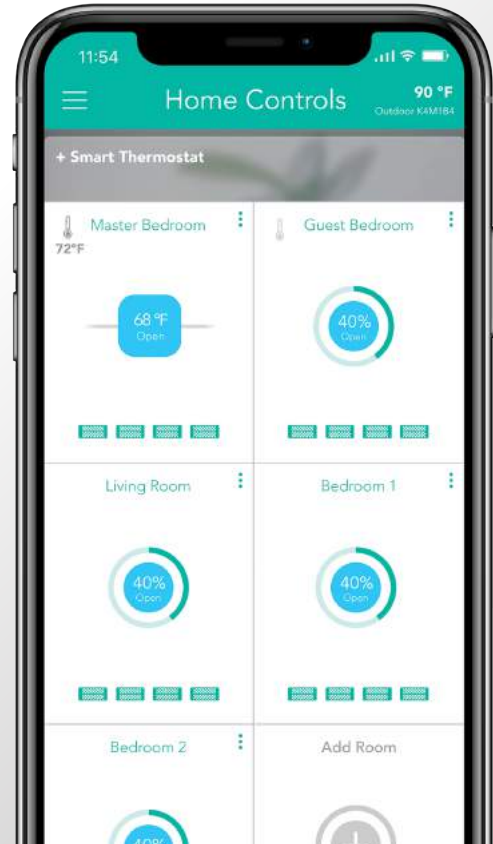

Pressure Safety

Vent sensors detect air pressure and temperature to ensure safe airflow regulation.

Faceplates

Our unique line of faceplates are interchangeable, paintable, and removable for easy cleaning.

Quiet Operation

Our novel louver system ensures quiet operation and enables variable airflow occlusion.

Battery Life

Advanced control algorithms enhance battery life, extending it for years.

THE APP

Control the Keen Zoning System

Schedule when rooms are occupied

Control how much air reaches each room of the home to enhance comfort and reduce energy usage.

Set a specific temperature for any room

Automatically balance temperature throughout the home.

Connect a smart thermostat

Connect to supported smart thermostats and a growing list of smart devices.

Easily connect devices

Enhance the system with useful smart home integrations.

Manually control airflow levels