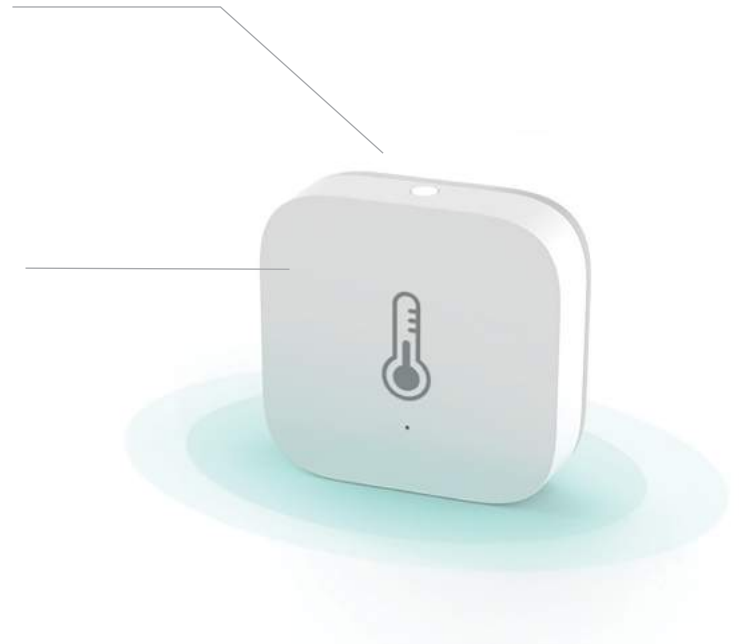

CONNECT YOUR SYSTEM

The Smart Bridge™

Compact Design

The lightest, most compact smart home bridge around. Its small size makes it easy to tuck into a cabinet.

Cloud Integration

The Smart Bridge seamlessly connects to a home's Wi-Fi router and the cloud to enable control of Smart Vents and other devices.

Wireless signal repeating

Any Smart Bridge™ can act as a ZigBee wireless repeater, helping extend the range of the Keen Zoning System.

Power

Power Adapter

Connectivity

ZigBee

Ports

Ethernet

Integrations

Nest

Ecobee

Repeater Functionality

Power only required

CONTROL ROOM TEMPERATURE

The Temp Sensor™

Temperature and Humidity

Detects air temperature and humidity to allow individual room temperature control when paired with Smart Vents.

Compact Design

Flexible placement options (adhesive backing for wall placements) allow hassle-free installation.