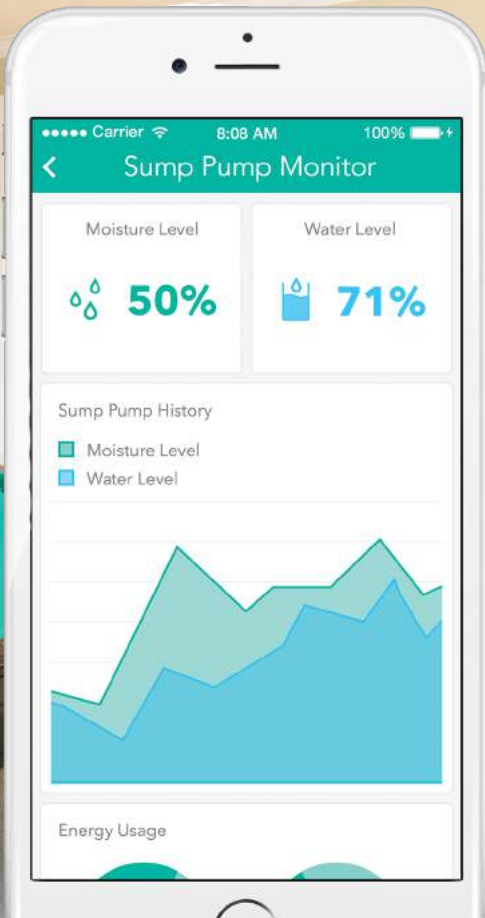

Proactive Monitoring

Monitor the health of your pump's motor, track water level, and analyze weather. Wi-Fi connectivity with optional cellular backup.

Better Data

Track and analyze water tables and intrusion patterns for more accurate flood mapping.

Detects mold risk and other harmful contaminant levels

REAL TIME HOME SYSTEMS MONITORING

Your Home Health Dashboard

Peace of Mind

Know that your most important asset is being proactively monitored.

Effective Alerts

We use your most prevalent screen, your TV, to display your dashboard and alerts.

Smartphone Control

Your Home Health Dashboard goes wherever you go with full smartphone control.