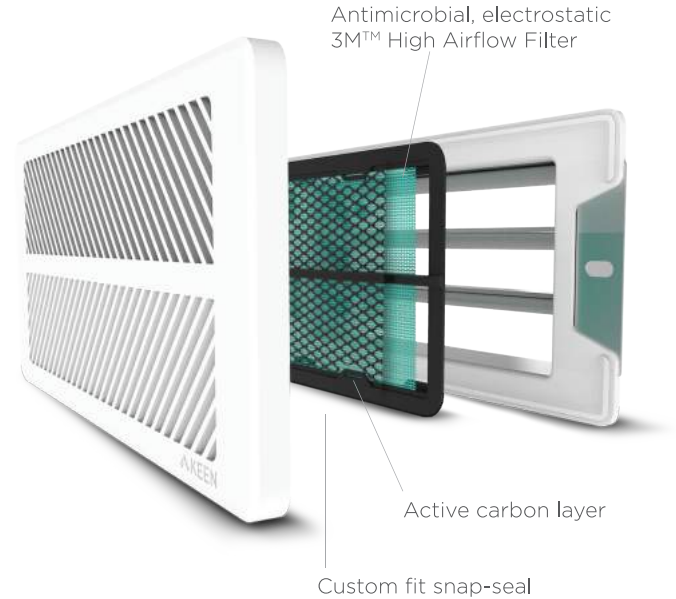

Control a Nest Learning Thermostat and Keen Home Smart Vents from a single interface with the Keen Home app and take full charge of whole-home comfort and temperature control.

ecobee

Keen Home Smart Vents work with the ecobee4, ecobee3, and ecobee3 lite thermostat and ecobee3 room sensors to provide room-by-room temperature control throughout your home. It's like having a smart thermostat in every room.

BREATHE EASY

The Smart Filter™

Uncompromising Tech

HAF technology from 3M™ guarantees filtering from allergens, germs, and air pollutants without sacrificing heating and cooling performance.

Real-Time Monitoring

Automatically receive refills based on analysis of HVAC usage.

Magnetic Fit

Makes changing filters a snap.

Herringbone

Arbor

Coming Soon

PREVENT CATASTROPHIC FLOODING

The Smart Pump Monitor