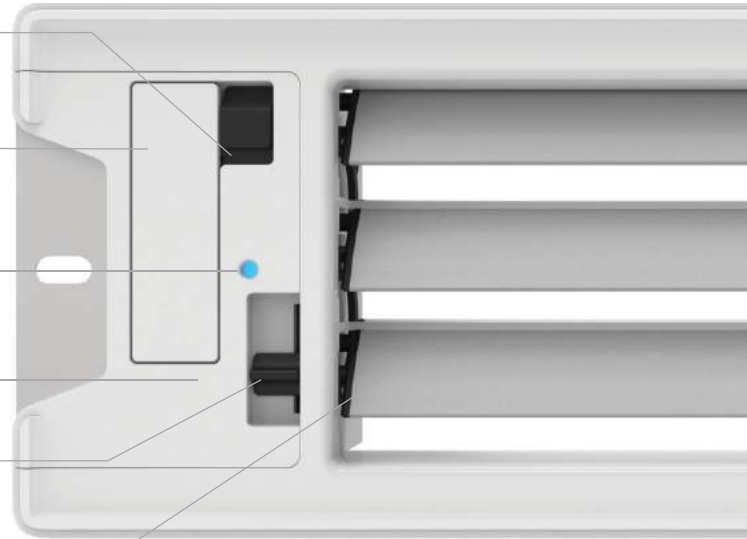

CONTROL YOUR AIRFLOW

The Smart Vent™

802.15.4 radio allows integration with connected home platforms and connected thermostats

4 x AA batteries (included) provide years of operation

Heating/Cooling status indicator

Temperature and pressure sensors ensure accurate and safe operation

Manual control lever

Airfoil louvers ensure quiet operation