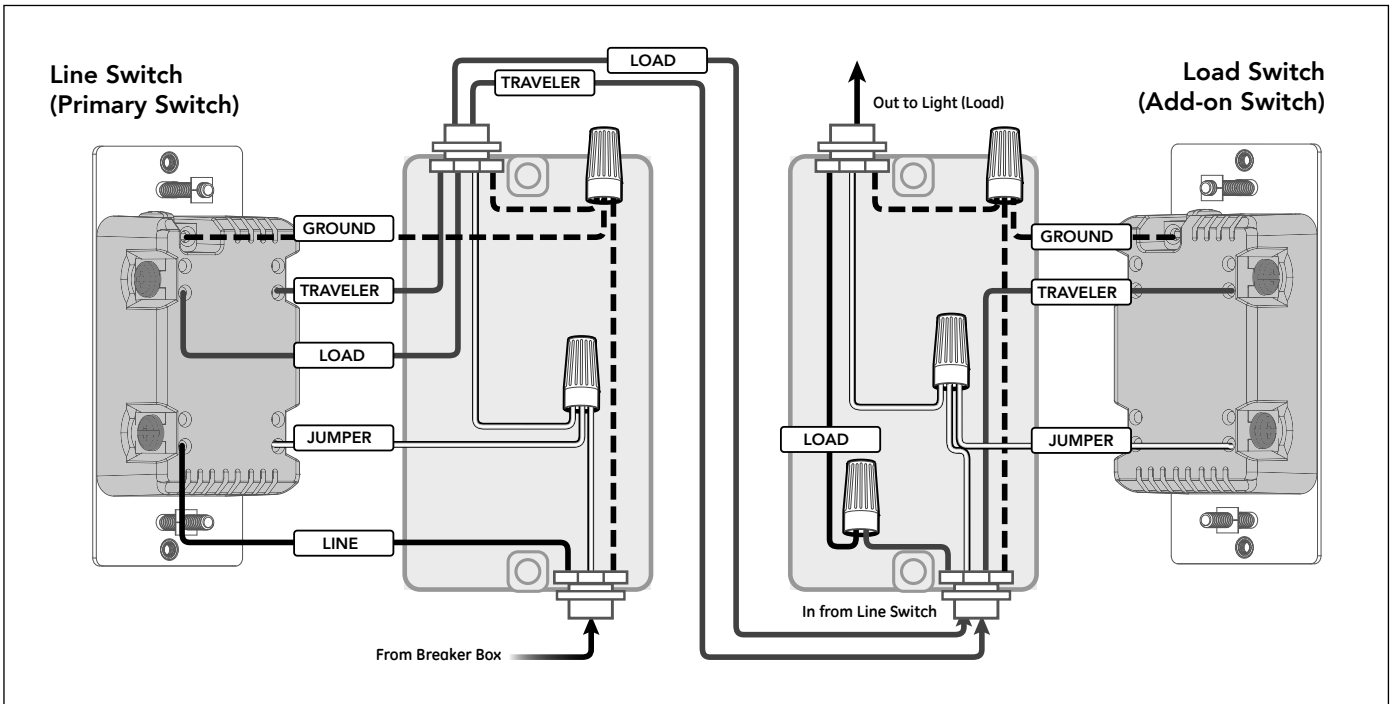

Design Features

- QuickFit™ – Improved components reduce the housing depth by up to 20 percent compared to previous Wi-Fi models and eliminated the need for heat tabs
- SimpleWire™ – Auto line-load sensing terminals support fast installation by detecting line and load wires and configuring the dimmer accordingly. Dual ground ports, which are offset to avoid switch box mounting screws, support daisy-chaining in multi-switch setups
- Turn the connected device On/Off manually or adjust brightness levels with the JascoPro™ Series App
- May be used in single pole installation or with up to four Jasco model 46560 Add-on switches in 3 or 4-way connections, or can be connected with the existing 3-way switch.
- Works with all LED, CFL, halogen and incandescent bulbs
- Blue LED indicates automatic or manual paring mode status. Also indicates switch location in a dark room(with 4 adjustable settings)
- Can be included in multiple Groups, Scenes and automation
- Operates in either switch or dimmer modes
- Double-tap and triple-tap scene activation directly from device
- Set upper and lower brightness levels to eliminate bulb flicker
- Screw Terminal installation; requires wiring connections for Line (Hot), Load, Neutral, and Ground. Traveler wire required for multi pole installation
- Uses a standard decora wall plate (wall plate not included)
- Interchangeable Paddle switch: White & light almond paddle included in package
- LED status can be inverted manually changed to invert, always OFF and always ON
- Inline traveler circuit protection

Installation Recommendations:

- Insert wire into port and tighten screw. Do not wrap wire around screw
- Indoor use only
- Wallplates sold separately
- Trilingual Instruction manual – (English, French, Spanish)

White/light almond paddles included

Single Location Wiring

Space-Saving Screw Terminals

Multi-Location Wiring

Certifications & Compliances

Compliances, specifications and availability are subject to change without notice