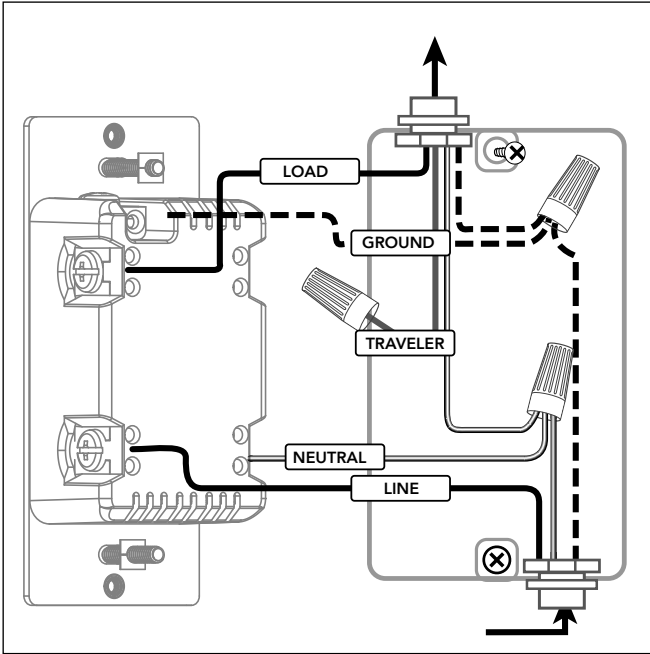

Design Features

- QuickFit™ – Improved components reduce the housing depth by up to 20 percent compared to previous Wi-Fi models and eliminated the need for heat tabs
- SimpleWire™ – Auto line-load sensing terminals support fast installation by detecting line and load wires and configuring the dimmer accordingly. Dual ground ports, which are offset to avoid switch box mounting screws, support daisy-chaining in multi-switch setups
- Turn the connected device On/Off manually or adjust brightness levels with the JascoPro™ Series App
- May be used in single pole installation or with up to four Jasco model 46560 Add-on switches in 3 or 4-way connections, or can be connected with the existing 3-way switch.
- Works with all LED, CFL, halogen and incandescent bulbs
- Blue LED indicates automatic or manual paring mode status. Also indicates switch location in a dark room(with 4 adjustable settings)
- Can be included in multiple Groups, Scenes and automation
- Operates in either switch or dimmer modes
- Double-tap and triple-tap scene activation directly from device
- Set upper and lower brightness levels to eliminate bulb flicker
- Screw Terminal installation; requires wiring connections for Line (Hot), Load, Neutral, and Ground. Traveler wire required for multi pole installation
- Uses a standard decora wall plate (wall plate not included)
- Interchangeable Paddle switch: White & light almond paddle included in package
- LED status can be inverted manually changed to invert, always OFF and always ON
- Inline traveler circuit protection

Installation Recommendations:

- Insert wire into port and tighten screw. Do not wrap wire around screw
- Indoor use only
- Wallplates sold separately
- Trilingual Instruction manual – (English, French, Spanish)

White/light almond paddles included

Single Location Wiring

Space-Saving Screw Terminals

Multi-Location Wiring

Certifications & Compliances

Compliances, specifications and availability are subject to change without notice