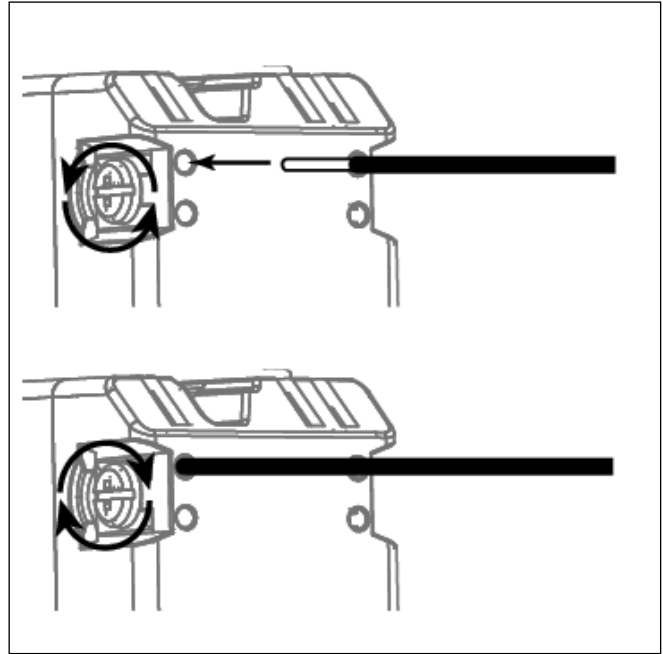

Design Features

- QuickFit™ – Improved components reduce the housing depth by up to 20 percent compared to previous Wi-Fi models and eliminated the need for heat tabs
- SimpleWire™ – Auto line-load sensing terminals support fast installation by detecting line and load wires and configuring the dimmer accordingly. Dual ground ports, which are offset to avoid switch box mounting screws, support daisy-chaining in multi-switch setups
- Turn the connected device On/Off manually or adjust brightness levels with the JascoPro™ Series App
- May be used in single pole installation or with up to four Jasco model 46560 Add-on switches in 3 or 4-way connections, or can be connected with the existing 3-way switch.
- Works with all LED, CFL, halogen and incandescent bulbs
- Blue LED indicates automatic or manual paring mode status. Also indicates switch location in a dark room(with 4 adjustable settings)
- Can be included in multiple Groups, Scenes and automation
- Operates in either switch or dimmer modes
- Double-tap and triple-tap scene activation directly from device
- Set upper and lower brightness levels to eliminate bulb flicker
- Screw Terminal installation; requires wiring connections for Line (Hot), Load, Neutral, and Ground. Traveler wire required for multi pole installation
- Uses a standard decora wall plate (wall plate not included)
- Interchangeable Paddle switch: White & light almond paddle included in package
- LED status can be inverted manually changed to invert, always OFF and always ON
- Inline traveler circuit protection

Installation Recommendations:

- Insert wire into port and tighten screw. Do not wrap wire around screw
- Indoor use only
- Wallplates sold separately
- Trilingual Instruction manual – (English, French, Spanish)

White/light almond paddles included

Single Location Wiring

Space-Saving Screw Terminals

Multi-Location Wiring

Certifications & Compliances

Compliances, specifications and availability are subject to change without notice