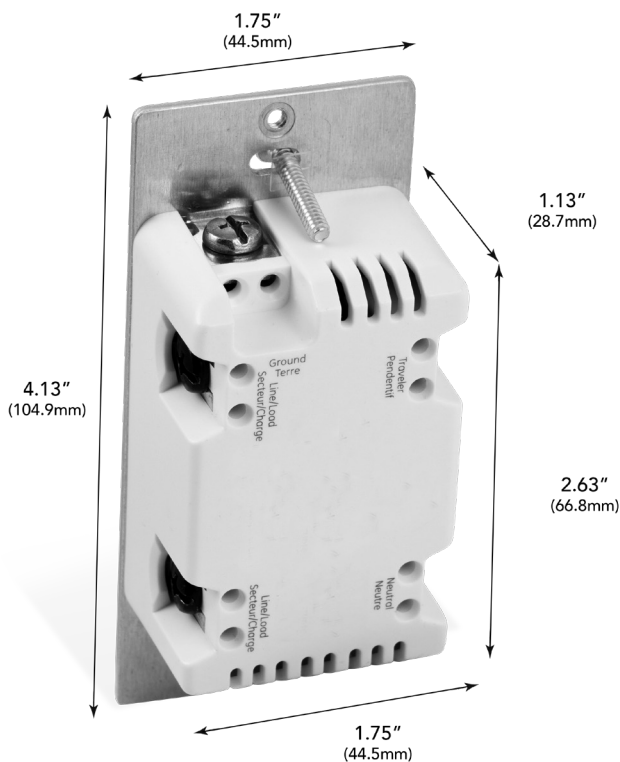

JascoPro™ Series Wi-Fi In-wall Smart Dimmer

Specifications

- Power:** 120VAC, 60Hz **Signal Frequency:** 2.4GHz
- Maximum Load:** 600W Incandescent, 360 Dimmable CFL/LED
- Range:** Up to 100 feet from router
- Operating Temperature:** 32-104° F (0-40° C)
- Warranty:** 5-year limited product warranty
- Requires neutral wire. Switch must be mounted indoors**

Design Features

- QuickFit™ – Improved components reduce the housing depth by up to 20 percent compared to previous Wi-Fi models and eliminated the need for heat tabs
- SimpleWire™ – Auto line-load sensing terminals support fast installation by detecting line and load wires and configuring the dimmer accordingly. Dual ground ports, which are offset to avoid switch box mounting screws, support daisy-chaining in multi-switch setups
- Turn the connected device On/Off manually or adjust brightness levels with the JascoPro™ Series App
- May be used in single pole installation or with up to four Jasco model 46560 Add-on switches in 3 or 4-way connections, or can be connected with the existing 3-way switch.
- Works with all LED, CFL, halogen and incandescent bulbs
- Blue LED indicates automatic or manual paring mode status. Also indicates switch location in a dark room(with 4 adjustable settings)
- Can be included in multiple Groups, Scenes and automation
- Operates in either switch or dimmer modes
- Double-tap and triple-tap scene activation directly from device
- Set upper and lower brightness levels to eliminate bulb flicker
- Screw Terminal installation; requires wiring connections for Line (Hot), Load, Neutral, and Ground. Traveler wire required for multi pole installation
- Uses a standard decora wall plate (wall plate not included)
- Interchangeable Paddle switch: White & light almond paddle included in package
- LED status can be inverted manually changed to invert, always OFF and always ON
- Inline traveler circuit protection