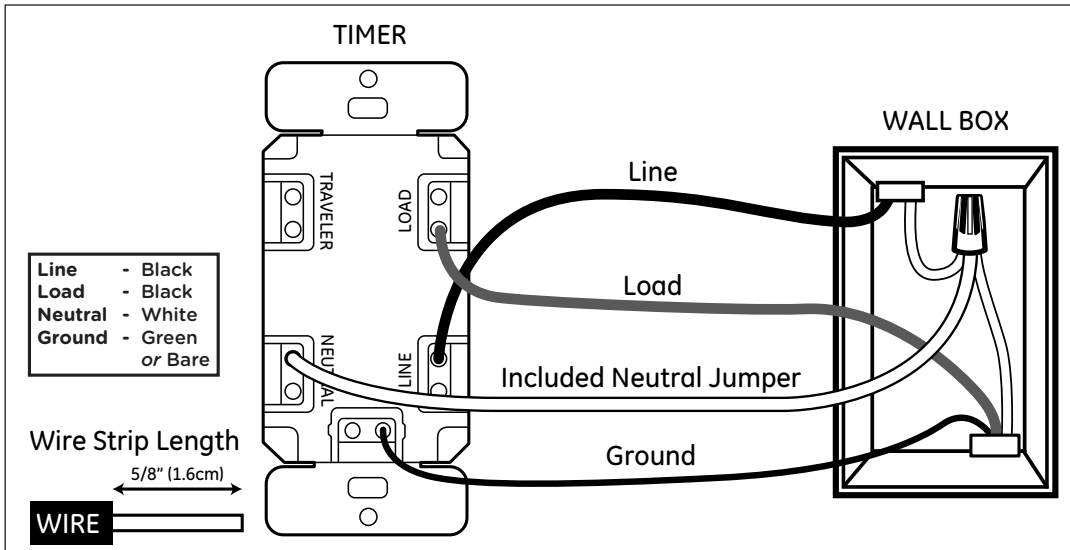

**White/light almond covers included**

ON/OFF switch opens to reveal program buttons

Single-pole Wiring

Timer on LOAD Side 3-way Installation

Timer on LINE Side 3-way Installation

Additional Installation Information