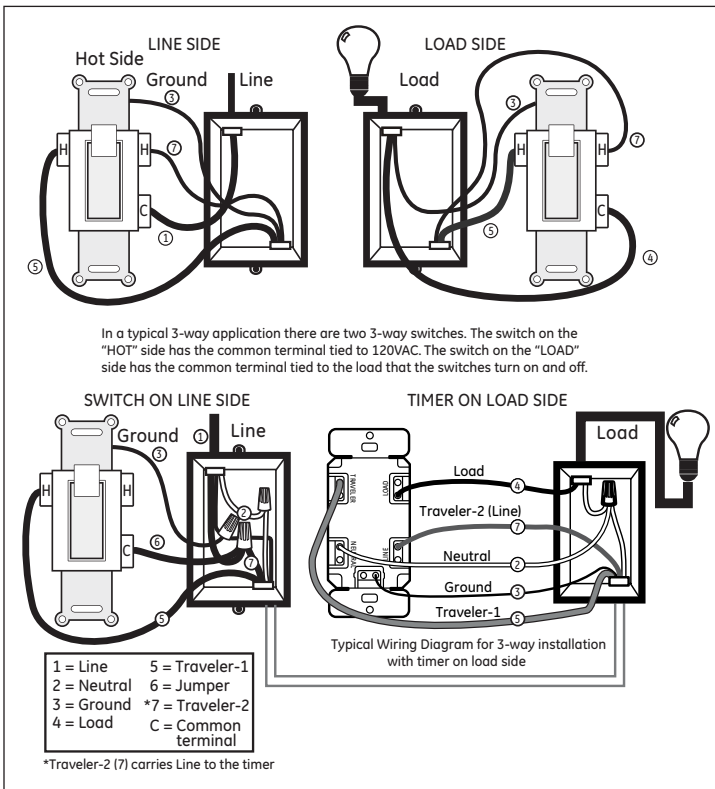

**White/light almond covers included**

ON/OFF switch opens to reveal program buttons

Single-pole Wiring

Timer on LOAD Side 3-way Installation

Timer on LINE Side 3-way Installation

Additional Installation Information