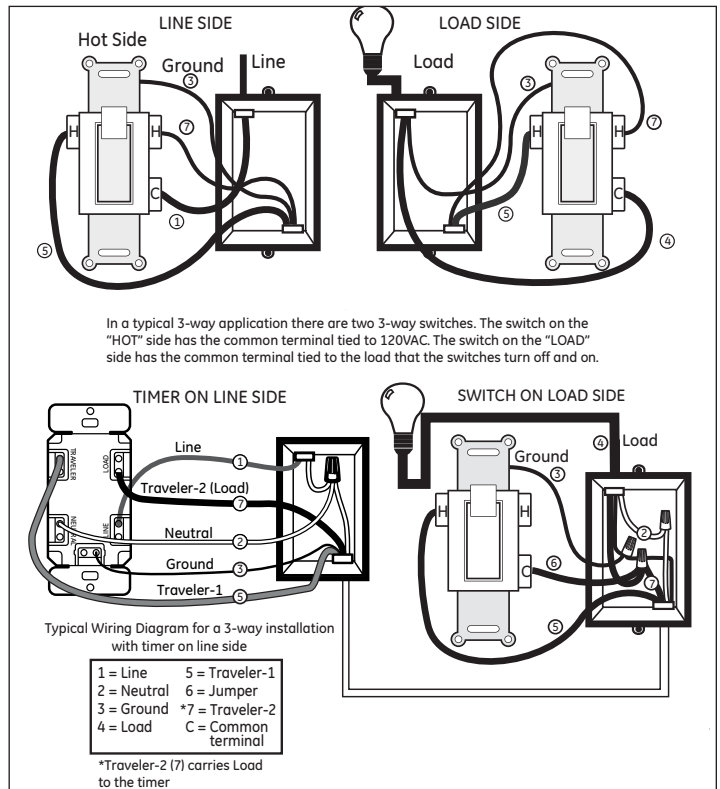

**White/light almond covers included**

ON/OFF switch opens to reveal program buttons

Single-pole Wiring

Timer on LOAD Side 3-way Installation

Timer on LINE Side 3-way Installation

Additional Installation Information

- Indoor use only
- Wallplates sold separately
- Trilingual instruction manual – English, French, Spanish
- Visit myTouchSmart.com for more information

Device Configuration