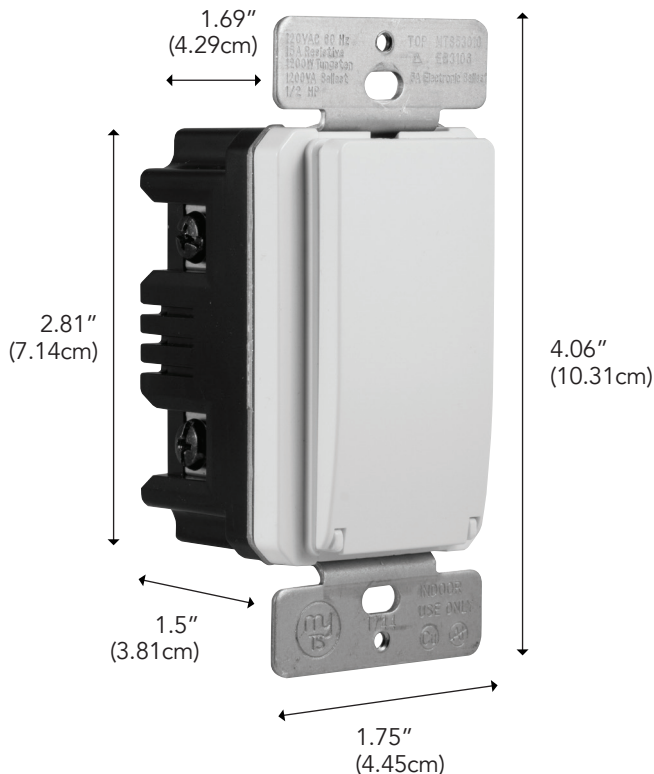

## Specifications

**Power:** 120VAC, 60Hz **Signal Frequency:** 60Hz  
**Maximum Load:** 1200W tungsten, Ballast 1200VA, Electronic Ballast 5A, 1/2HP motor, 1800W (15A) resistive  
**Maximum Traveller Length:** 200 ft.  
**Operating Temperature:** 32-104 °F (0-40 °C)  
**Operating Humidity:** 5-85%  
**Minimum Hole for Wire:** #12 AWG (0.081 dia) and #14 AWG wire  
**Warranty:** 1-year limited product warranty  
**Requires neutral wire. Switch must be mounted indoors.**

**White/light almond covers included**

ON/OFF switch opens to reveal program buttons

Single-pole Wiring

Timer on LOAD Side 3-way Installation

Timer on LINE Side 3-way Installation

Additional Installation Information