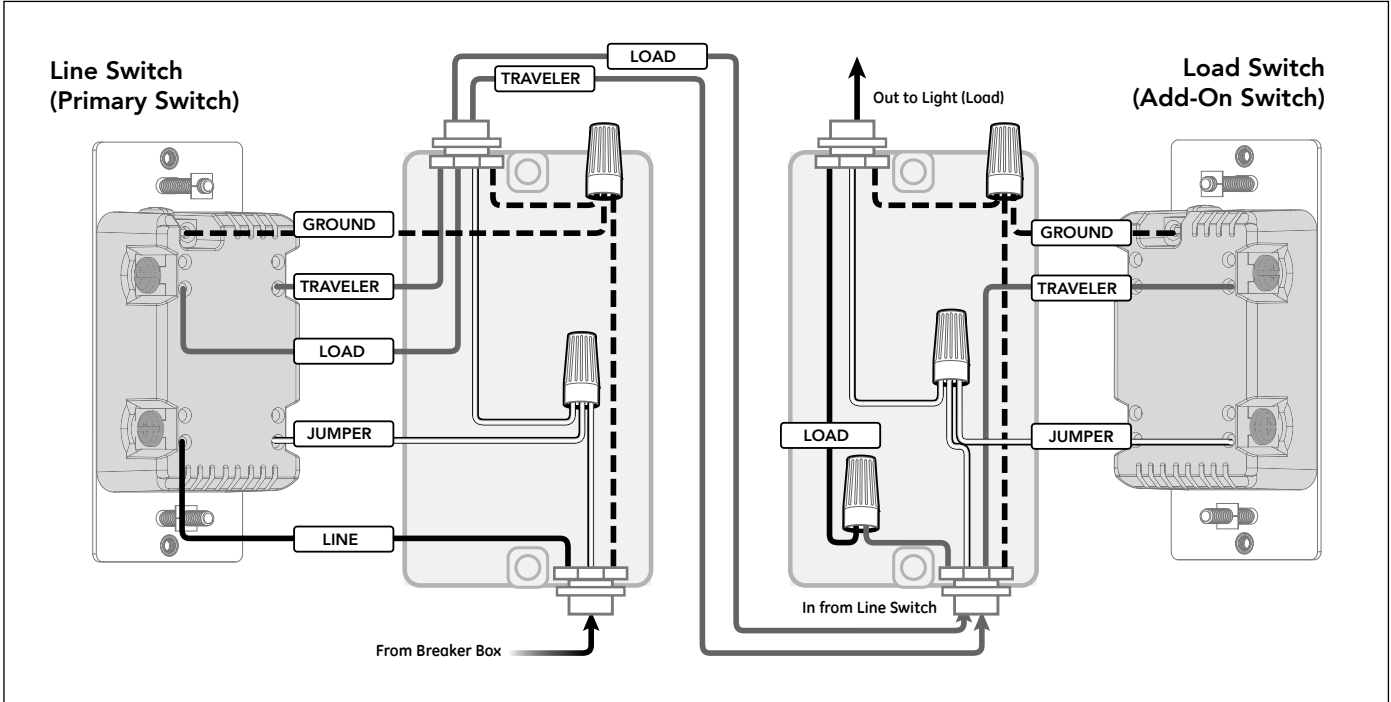

Jasco In-wall Toggle Add-On Switch

JASCO®

QUICKFIT™
SIMPLEWIRE™

Specifications

Power: 120-277VAC, 60Hz

Operating Temperature: 32-104° F (0-40° C)

Switch must be mounted indoors

Design Features

- 46200 For use in 3, 4, 5, or 6-way wiring configurations with:
Jasco Zigbee 3.0 models: 43084 and 43090
Jasco 500 Series Z-Wave models: 46202 and 46204
Z-Wave Commercial Grade models: 43106 and 43107
Zigbee 3.0 Commercial Grade models: 43122, 43124 and 43090
- Requires wiring connections Neutral, Traveler and Ground
- QuickFit™ – Improved components reduce the housing depth by up to 20 percent compared to previous models and eliminated the need for heat tabs. QuickFit enhancements are the ideal solution for older-style switch boxes, multi-gang configurations or any other application with limited space
- SimpleWire™ – Dual ground ports, which are offset to avoid switch box mounting screws, support daisy-chaining in multi-switch setups
- Uses a standard toggle wall plate (wall plate not included)
- Toggle style switch to match existing switches
- Maximum number of Add-On Switches connected to primary switch: 4
- Maximum traveler wire distance: 300ft., interconnected between 4 Add-On switches
- No more than 75ft between each switch
- Maximum traveler wire distance between primary and (1) Add-On switch: 200ft
- Not for direct control of load (Not a standalone switch)

Multi-Location Wiring

Space-Saving Screw Terminals

Installation Recommendations:

- Insert wire into port and tighten screw. Do not wrap wire around screw
- Indoor use only
- Wallplates sold separately
- Trilingual Instruction manual – (English, French, Spanish)