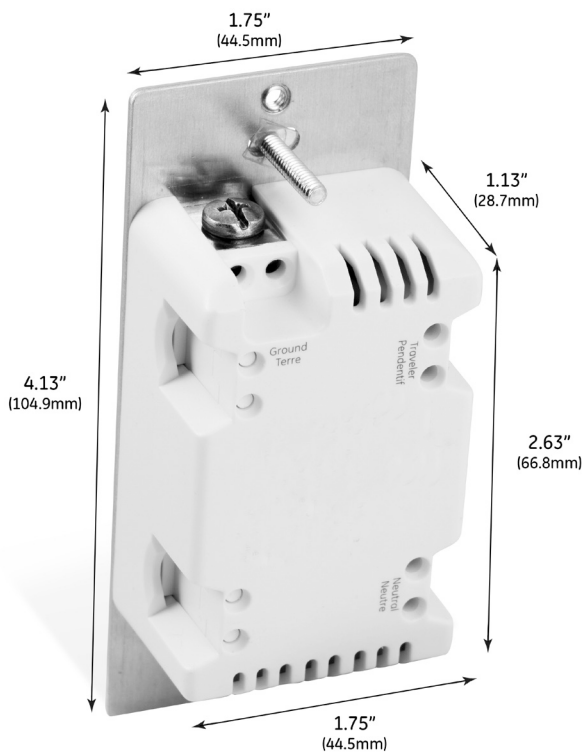

Jasco In-wall Toggle Add-On Switch

JASCO®

QUICKFIT™
SIMPLEWIRE™

Specifications

Power: 120-277VAC, 60Hz

Operating Temperature: 32-104° F (0-40° C)

Switch must be mounted indoors

Design Features

- 46200 For use in 3, 4, 5, or 6-way wiring configurations with:
Jasco Zigbee 3.0 models: 43084 and 43090
Jasco 500 Series Z-Wave models: 46202 and 46204
Z-Wave Commercial Grade models: 43106 and 43107
Zigbee 3.0 Commercial Grade models: 43122, 43124 and 43090
- Requires wiring connections Neutral, Traveler and Ground
- QuickFit™ – Improved components reduce the housing depth by up to 20 percent compared to previous models and eliminated the need for heat tabs. QuickFit enhancements are the ideal solution for older-style switch boxes, multi-gang configurations or any other application with limited space
- SimpleWire™ – Dual ground ports, which are offset to avoid switch box mounting screws, support daisy-chaining in multi-switch setups
- Uses a standard toggle wall plate (wall plate not included)
- Toggle style switch to match existing switches
- Maximum number of Add-On Switches connected to primary switch: 4
- Maximum traveler wire distance: 300ft., interconnected between 4 Add-On switches
- No more than 75ft between each switch
- Maximum traveler wire distance between primary and (1) Add-On switch: 200ft
- Not for direct control of load (Not a standalone switch)

Multi-Location Wiring

Space-Saving Screw Terminals

Installation Recommendations:

- Insert wire into port and tighten screw. Do not wrap wire around screw
- Indoor use only
- Wallplates sold separately
- Trilingual Instruction manual – (English, French, Spanish)