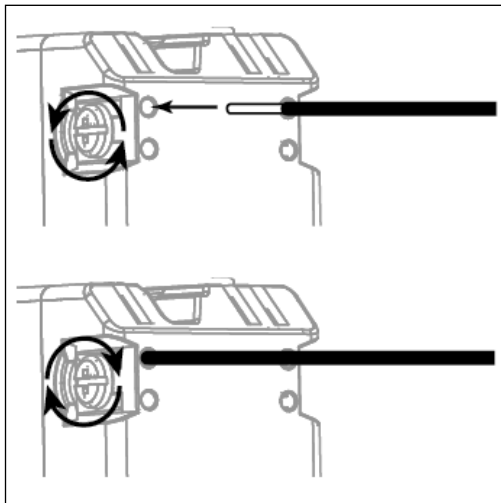

Jasco In-wall Toggle Add-On Switch

JASCO®

QUICKFIT™
SIMPLEWIRE™

Specifications

Power: 120-277VAC, 60Hz

Operating Temperature: 32-104° F (0-40° C)

Switch must be mounted indoors

Design Features

- 46200 For use in 3, 4, 5, or 6-way wiring configurations with:
Jasco Zigbee 3.0 models: 43084 and 43090
Jasco 500 Series Z-Wave models: 46202 and 46204
Z-Wave Commercial Grade models: 43106 and 43107
Zigbee 3.0 Commercial Grade models: 43122, 43124 and 43090
- Requires wiring connections Neutral, Traveler and Ground
- QuickFit™ – Improved components reduce the housing depth by up to 20 percent compared to previous models and eliminated the need for heat tabs. QuickFit enhancements are the ideal solution for older-style switch boxes, multi-gang configurations or any other application with limited space
- SimpleWire™ – Dual ground ports, which are offset to avoid switch box mounting screws, support daisy-chaining in multi-switch setups
- Uses a standard toggle wall plate (wall plate not included)
- Toggle style switch to match existing switches
- Maximum number of Add-On Switches connected to primary switch: 4
- Maximum traveler wire distance: 300ft., interconnected between 4 Add-On switches
- No more than 75ft between each switch
- Maximum traveler wire distance between primary and (1) Add-On switch: 200ft
- Not for direct control of load (Not a standalone switch)

Multi-Location Wiring

Space-Saving Screw Terminals

Installation Recommendations:

- Insert wire into port and tighten screw. Do not wrap wire around screw
- Indoor use only
- Wallplates sold separately
- Trilingual Instruction manual – (English, French, Spanish)