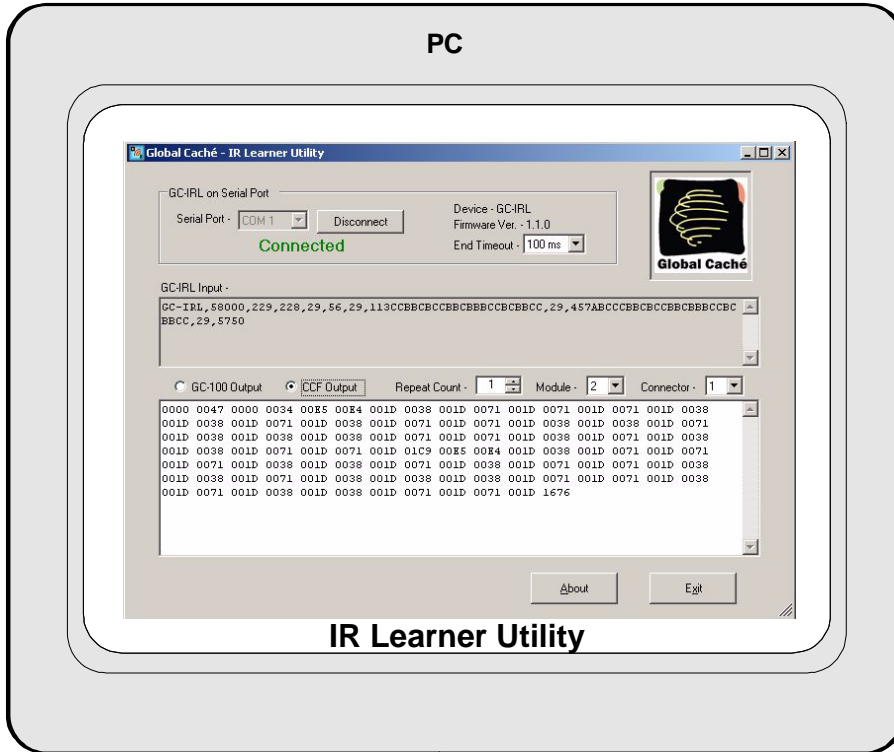

GC-IRL

Infrared Learner

Free IR Learner Utility

- Learns IR commands
- Displays
GC 100 or
CCF format
- Auto copies to
clipboard for easy
database creation

IR Learner Utility

GC-IRL

- Captures Full IR Spectrum
signals 30KHz - 500KHz
- Digitizes IR signals
- Works with PCs
Windows 2000/XP