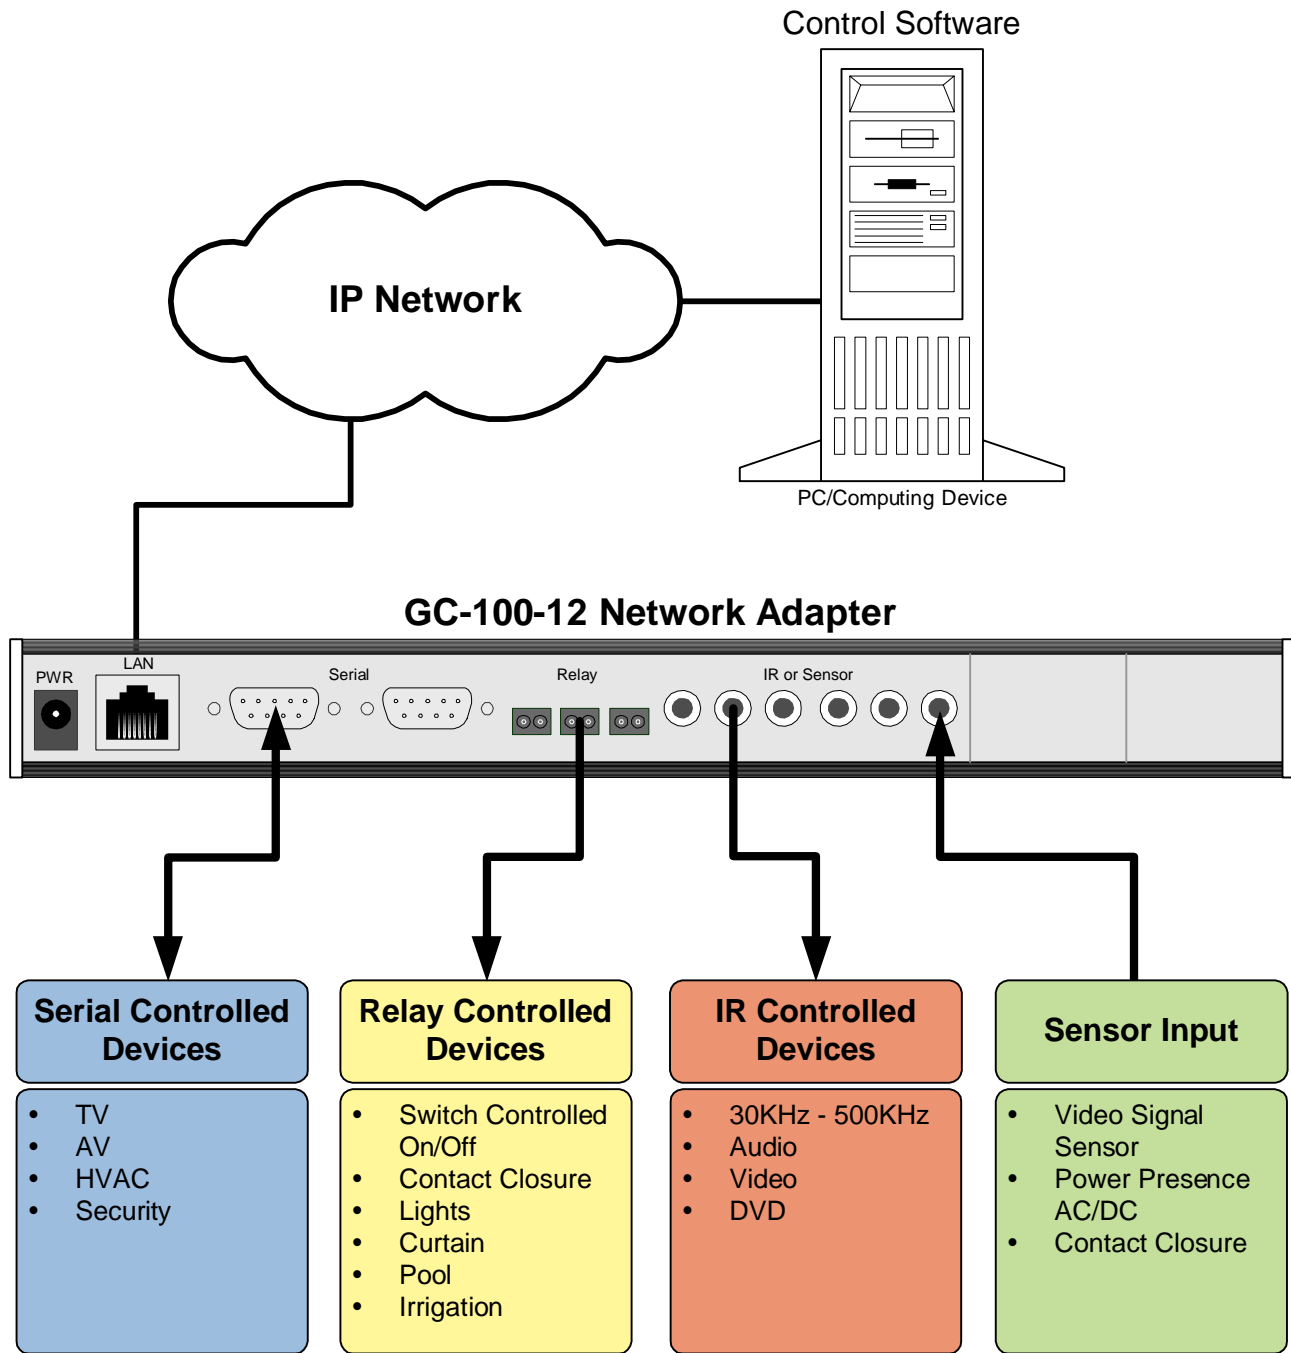

# GC-100 Network Adapters

**IP-Enabling - Infrared (IR), Serial (RS232), Relay Devices and Sensor Input**

Global Caché  
11894 Upper Applegate Road  
Jacksonville, OR 97530  
www.globalcache.com