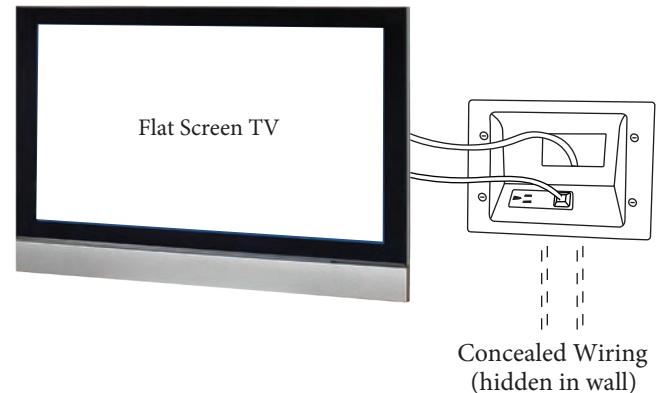

# Recessed Low Voltage Mid-Size Plate

with Duplex Receptacle 45-0071-WH

with Duplex Surge Suppressor 45-0081-WH

DataComm Electronics, Inc.

888.223.7977 / 770.662.8205 / www.DataCommElectronics.com

DataComm Electronics' new, patented Recessed Low Voltage Mid-Size Plate with Duplex Receptacle/Duplex Surge Suppressor is designed to streamline power and cable management behind your flat panel TV.

## FEATURES (45-0071-WH and 45-0081-WH)

- Low profile design fits behind the industry's thinnest mounts and TV's
- Conceal multiple AV cables behind your flat panel TV
- 15 Amp/125 Volt duplex receptacle\* (45-0071-WH is tamper resistant)
- Outlet box included
- Metal mounting wings are attached to the media plate and fasten tightly against the back of the drywall
- Flexible screen closes the interior opening of the Mid-Size Plate (see picture below)
- Quick and easy to install

Flexible Screen closes interior opening of the Mid-Size Plate

Mid-Size Plate - Front View

Duplex Receptacle

Duplex Surge Suppressor

Part Number	Description	Min. Order/Master Ctn.
45-0071-WH	Recessed Low Voltage Mid-Size Plate with Duplex Receptacle, White	1/10
45-0081-WH	Recessed Low Voltage Mid Size Plate with Duplex Surge Suppressor, White	1/4

## FEATURES

- Low profile design fits behind the industry's thinnest mounts, TV's and other wall mounted displays
- Conceal multiple AV cables behind your HDTV
- Commercial Grade 20 Amp/125 Volt Duplex Receptacle
- Steel Outlet Box\* included:
  - 2 ¾" Single Gang
  - Contains 8 knockouts for conduit or armored cable mounting options
- Flexible screen closes the low voltage pass-through opening of the Mid-Size Plate
- Metal mounting wings are attached to the media plate and fasten tightly against the back of the drywall
- Quick and easy to install
- No additional parts necessary