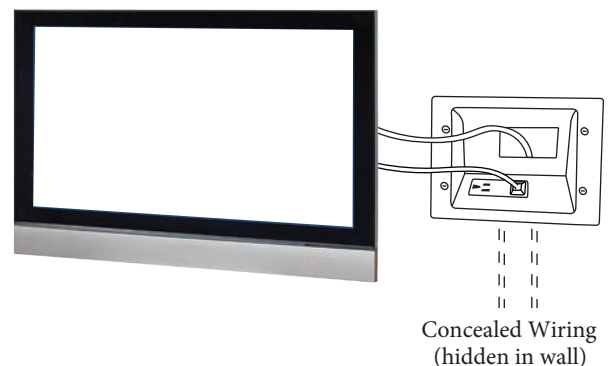

## FEATURES

- Low profile design fits behind the industry's thinnest mounts, TV's and other wall mounted displays
- Conceal multiple AV cables behind your HDTV
- Commercial Grade 20 Amp/125 Volt Duplex Receptacle
- Steel Outlet Box\* included:
  - 2 ¾" Single Gang
  - Contains 8 knockouts for conduit or armored cable mounting options
- Flexible screen closes the low voltage pass-through opening of the Mid-Size Plate
- Metal mounting wings are attached to the media plate and fasten tightly against the back of the drywall
- Quick and easy to install
- No additional parts necessary

## NEW CONSTRUCTION COMPATIBLE

Use in conjunction with the Mid-Size Rough-In Bracket (part #45-0101) for residential and commercial new construction.

Part Number	Description	Min. Order/Master Ctn.
45-0072-WH	Recessed Low Voltage Mid-Size Plate with 20 Amp Duplex Receptacle, White	1/10

20 Amp/125 Volt Duplex Receptacle and Steel Outlet Box

Top View - Mounted Between Studs

Installation Diagram - Front View

RoHS Compliant. \*UL Listed Component.

This product is patent protected by U.S. Patent numbers: D553475, D554475, and 7390964.