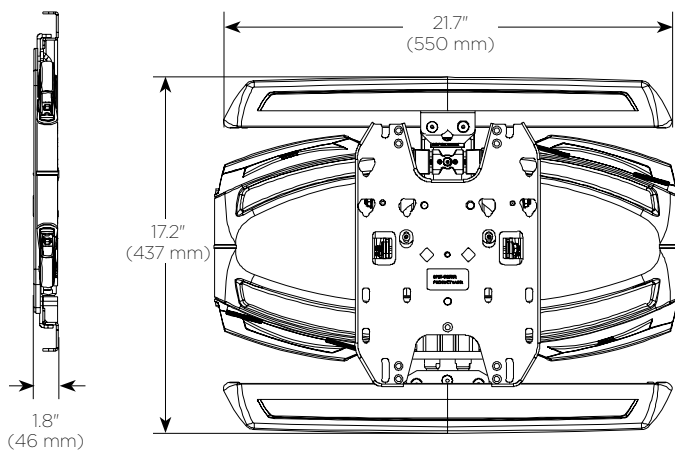

FEATURES

- 1 ULTRA-LOW PROFILE**
Sleek design collapses to 1.8" (46 mm), providing an ultra-low profile for all types of TVs, including LED, LCD and Plasma.
- 2 EXTENDS UP TO 18" (457 mm)**
Full extension maximizes viewing potential.
- 3 CENTRIS® LOW-PROFILE TILT**
Provides up to 15° of effortless fingertip tilt to achieve optimal viewing angles.
- 4 CENTERLESS™ LATERAL SHIFT**
Post-installation lateral shift allows up to 16" (406 mm) of adjustment for limitless centering capability.
- 5 INTEGRATED CABLE MANAGEMENT**
Enclosed, tool-less cable covers and a wide open wall plate make it easy to route power and signal cables, and connect to the wall for a seamless installation.

SPECIFICATIONS

Extension	18" (457 mm)
Tilt	-15°
Height Adjust	1" (25 mm)
Dimensions (HxWxD)	17.2 x 23.6 x 1.8" (437 x 599 x 46 mm)
Max Mounting Pattern (H,W)	15.75" (400 mm) / 23.62" (600 mm)
Color	Black
Weight Capacity	75 lbs (34 kg)

WHAT YOU NEED TO KNOW

EASY INSTALLATION

Adjustable depth and home positioning clicks when the TV is safely and securely against the wall. Post-installation height and leveling allows up to 1" (25 mm) of adjustment for even more flexibility.

OTHER PRODUCT OPTIONS

TS318SU
26 - 52" Thinstall Single Stud Mount

JWD
26 - 45" Dual Arm Wall Mount

JWP
Pivot/Tilt Wall Mount

JWS
Single Arm Wall Mount

TECHNICAL DRAWINGS

RECOMMENDED ACCESSORIES

TA100 ■ Thinstall Series Swing Arm Component Shelves