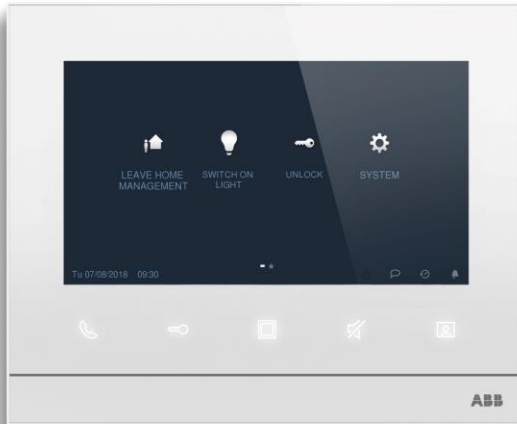

CONFIDENTIAL

JAN. 2019

ABB-Welcome Video Indoor Station 7"

Smarter design, smarter life

ABB-Welcome Video Indoor Station 7"

Smarter design, smarter life

Overall feature summary

Video indoor station 7"

- 7" capacitive touch screen(16:9) with resolution 1024*600 pixels
- Intuitive icon and new interface design for easy operation
- Display and record the video image from outdoor station or external cameras
- Manage all doors and lights easily
- Different bell sounds are adjustable for door and floor ringing
- Five different bell sounds are available and also you can customize your favorite ringtone from SD card
- Leave message to family member or visitor when out of home, and video & audio from visitor can be recorded and stored in SD card
- Incoming call can be transferred to other apartments or guard unit when out of home
- "Doctor" function for automatic unlock
- Intercom call to other people living in the apartment or neighbors
- Call concierge if guard unit is ready in the system
- Send SOS alarm to guard unit if any emergency
- Customize your own door open password
- Support flush/surface/desktop installation

Key features

Installation without limitation/super slim/intuitive design

Surface-mounted

Flush-mounted

Desktop installation

Improvement compared with original panel

Video indoor station 7"

Touch screen improvement

- Display from resistance display to capacitive display (**Improved**)
- Resolution from 600*480 to 1024*600 (**Improved**)
- Frameless and glass finish panel (**New**)

Easy operation with intuitive icons