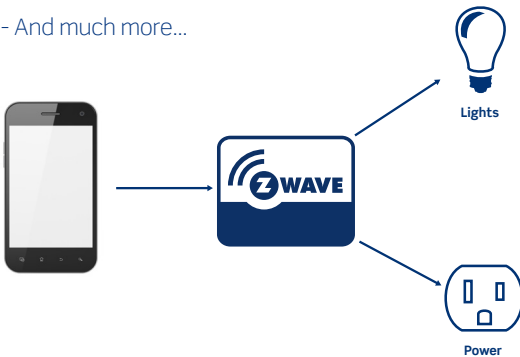

The Leviton home automation program offers homeowners a comprehensive, low cost way to centrally control lighting, HVAC systems, appliances, locks, windows, shades and much more all from the touch of a button on their phone or tablet. By combining functionality with technology, the Leviton home automation program is uniquely designed to work with many of today's popular Z-Wave enabled controllers, hubs and gateways so it's easy for homeowners to incorporate Leviton devices into the mix for smarter, automated lighting control.

Benefits

All Leviton Decora® Z-Wave products offer iconic contemporary style and are compatible with many Z-Wave enabled controllers, hubs and gateways on the market today. Simple, one-touch lighting utilizing your smart phone or tablet virtually eliminates tiresome manual operation of lighting in the home. With Leviton devices, users can:

- Turn lights on and off anytime, from anywhere
- Dim lights to create picture-perfect lighting scenes in an instant
- Easily program lights to respond to related actions such as switching ON when the front door is unlocked
- And much more...

Leviton Line of Z-Wave Compatible Devices

Leviton offers an exciting selection of devices for automated control of lights, motor loads and appliances; all designed to work with Z-Wave technology.

Decora Dimmer

- Controls dimmable LED, dimmable CFL, incandescent and halogen bulbs
- Single pole; 1000W incandescent, 450W LED/CFL
- Neutral wire required

Decora Switch

- Provides control of lights, motor loads or ceiling fans
- Neutral wire required

Decora Outlet

- Controls plug-in lamps, holiday lighting and small appliances
- Tamper Resistant to meet child safety requirements of the NEC®
- Easily replaces a standard outlet

Plug-In Appliance Module

- Controls plug-in lamps, holiday lighting, office equipment and small appliances
- No wiring needed

Plug-In Lamp Dimmer Module

- Provides dimming control of plug-in lamps
- Controls dimmable LED, dimmable CFL, incandescent and halogen bulbs
- No wiring needed