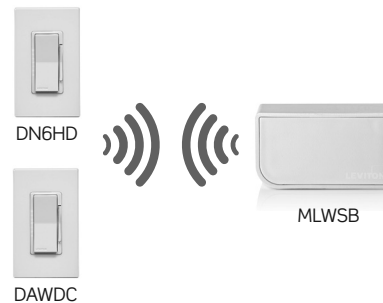

Works with Amazon Alexa

Use your voice to control connected lighting from compatible Alexa® built-in devices such as an Amazon Echo, Echo Show, the Alexa app, or even the Decora Smart Voice Dimmer. Multiple Bridges can be installed per residence to provide increased coverage in larger homes.

Works with Hey Google

Use your voice to control connected lighting with Google Assistant™ or from the Google Home app.

Works with Apple HomeKit

Add to an Apple HomeKit™ network and control with the native Apple Home app on your iOS device, providing compatibility with Siri® for voice control.

Works with IFTTT (If This Then That)

Use the free IFTTT service to connect your My Leviton devices with a wide range of supported Internet of Things (IoT) enabled devices and services to create a smarter home automation experience.

Works with Schlage

Use the My Leviton app to connect to your Schlage Encode™ Smart Wi-Fi Deadbolt and trigger lighting scenes based on lock activity. Make certain you never walk into a dark home when you arrive and make sure select lights are turned off when leaving.