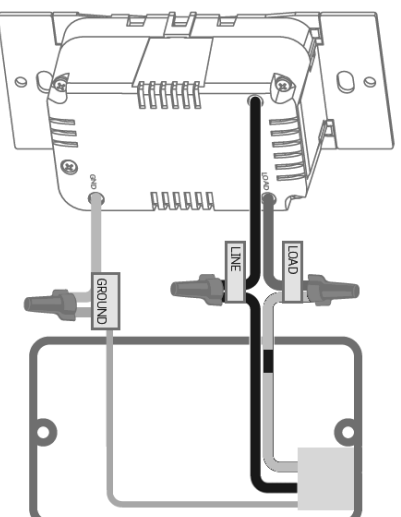

RATINGS

- General Use – 120VAC, 60Hz
- LED/CFL – 300W
- Incandescent – 600W
- MLV – 600VA

NETWORK

- Frequency – 2.4GHz
- Range – 50 ft

SPECIFICATIONS

- Operating Temperature: 0°C - 40°C (32°F - 104°F)
- Operating Humidity: 10% to 90%, non-condensing

WARRANTY INFORMATION

- Two-Year Limited Warranty

AGENCY STANDARDS AND COMPLIANCE

- Complies with UL 1472, CSA C22.2 No. 184
- CSA Listed for USA and Canada
- NOM Certified
- Complies with FCC Part 15, Class B
- NEMA SSL 7A

DN6HD WIRING DIAGRAM

Note: Line, Load and Ground connections are required for proper operation.

ORDERING INFORMATION

DESCRIPTION	CAT. NO.
Decora Smart No-Neutral Dimmer	DN6HD
Decora Smart Wi-Fi Bridge, Wi-Fi Certified	MLWSB
ACCESSORIES	
Anywhere Dimmer Companion (No wiring required)	DAWDC
Anywhere Switch Companion (No wiring required)	DAWSC
Dimmer Color Change Kit, Black	DDKIT-00E
Dimmer Color Change Kit, Gray	DDKIT-00G
Dimmer Color Change Kit, Brown	DDKIT-00B
Dimmer Color Change Kit, Ivory	DDKIT-00I
Dimmer Color Change Kit, White	DDKIT-00W
Dimmer Color Change Kit, Light Almond	DDKIT-00T

Decora Smart® No-Neutral Dimmer

Leviton Mfg. Co., Inc.

201 North Service Road, Melville, NY 11747 Tech Line: 1-800-824-3005 Fax: 1-800-832-9538 www.leviton.com
© 2022 Leviton Manufacturing Co., Inc. All rights reserved. Subject to change without notice.

JA-011222
REV JAN 2022