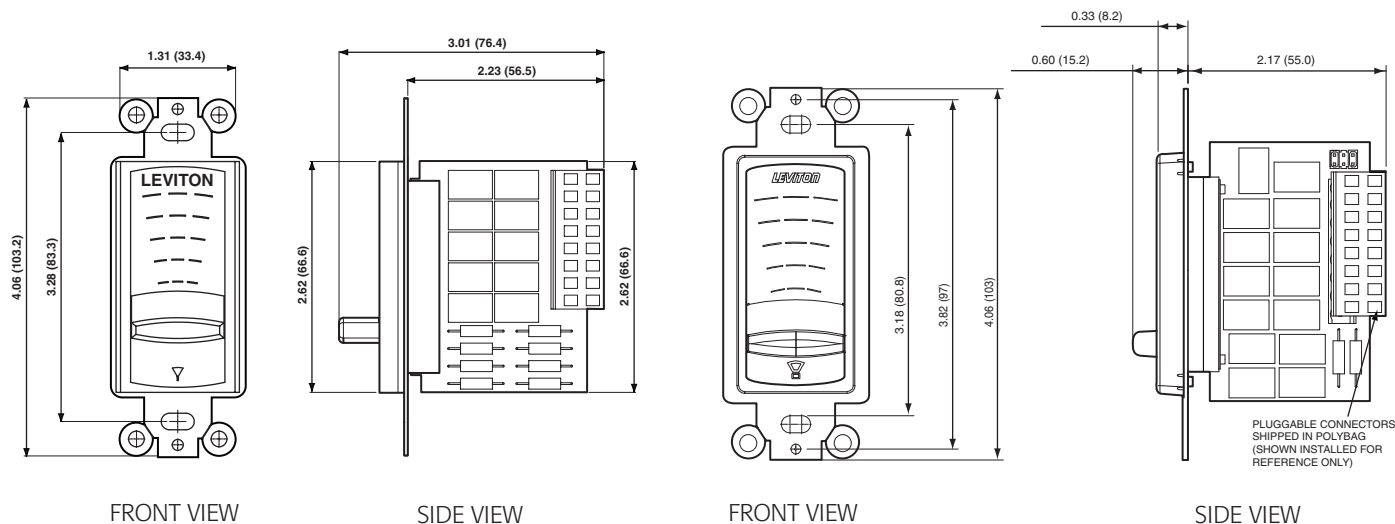

SPECIFICATIONS

1. **Frequency Response:** 20Hz-20kHz +/- 1 dB
   Power Handling: 200W peak/100W RMS
   Speaker Impedance: 4-16 Ohms (nominal 8 Ohms)
   Mounting: Standard single-gang design (mounting depth: 2.5 in/64 mm)
   Materials: Frame and slider: White Polycarbonate; high impact, fire retardant plastic rated UL94 V-O

ORDERING INFORMATION

Cat. No.	Description
SGVST-00W	Decora® Strauss™ Transformer-Free™ Volume Control (Standard white)
SGVSM-00W	Decora® Strauss™ Transformer-Free™ Impedance Matching Volume Control (Standard white)
SGVCK-OIA	Color change kit (converts to ivory or almond)
SGVCK-OOE	Color change kit (converts to ebony)
SGVCK-LA	Color change kit (converts to light almond)

DIMENSIONAL DRAWINGS

**Decora® Strauss™ Transformer-Free™ Volume Control
(Cat. No. SGVST-00W)**

**Decora® Strauss™ Transformer-Free™
Impedance Matching Volume Control
(Cat. No. SGVSM-00W)**

WARRANTY INFORMATION

Two-year limited product warranty

Leviton Manufacturing Co., Inc.
59-25 Little Neck Parkway, Little Neck NY 11362-2591
Phone: 1-800-323-8920 • FAX: 1-800-832-9538 Tech Line: 1-800-824-3005

Leviton Manufacturing of Canada, Ltd.
165 Hymus Boulevard, Pointe Claire, Quebec H9R 1E9 Customer Service: 1-800-469-7890 • FAX: 1-800-563-1853

Leviton S. de R.L. de C.V.
Lago Tana 43 Mexico DF, Mexico CP 11290 Tel. (+52) 55-5082-1040 www.leviton.com.mx

Note: Features and specifications subject to change
Patents Pending

Visit our Website at www.leviton.com

©2007 Leviton Manufacturing Co., Inc. All rights reserved.