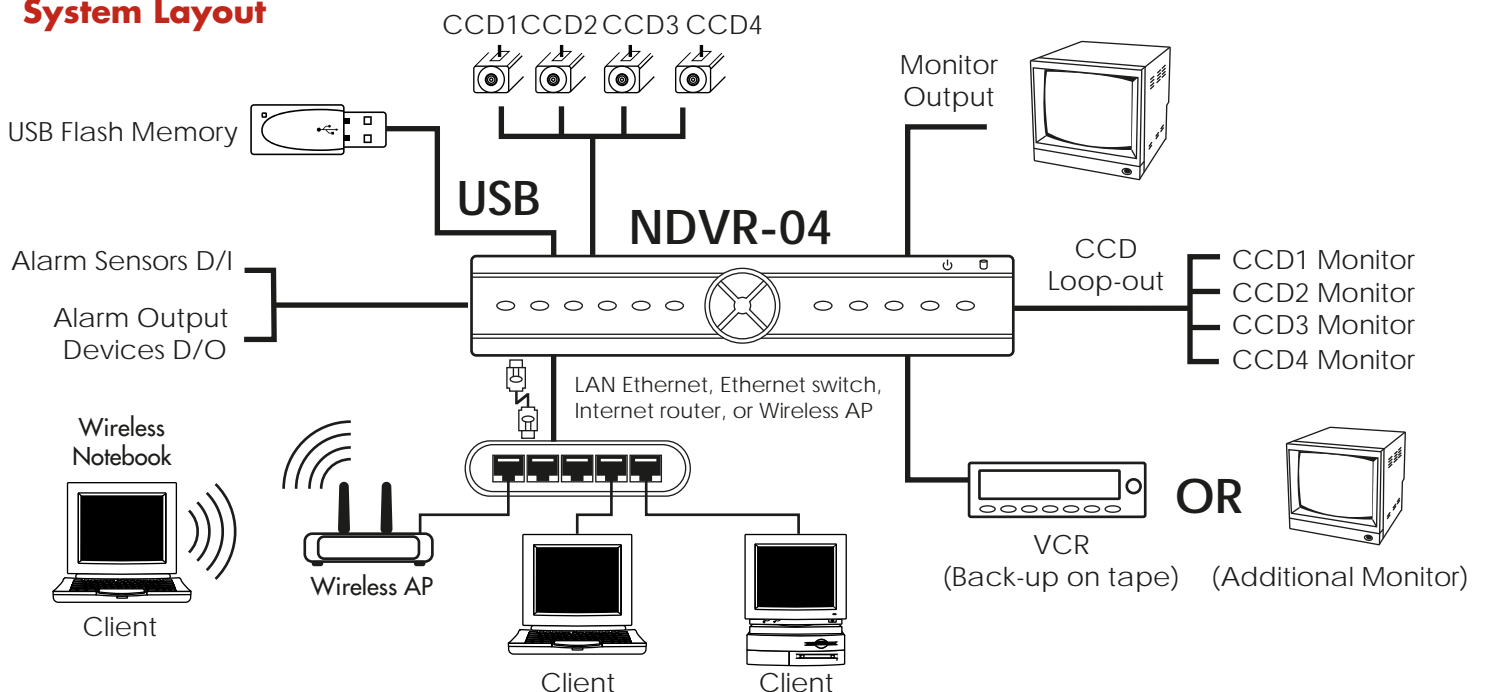

# NDVR-04

SecurityMan<sup>®</sup>

**4 Channel TRIPLEX NETWORK Digital Video Recorder**  
with USB, Audio, and Video Motion Detection

Model:

NDVR-04-200 (w/ 200GB HDD)

NDVR-04-320 (w/ 320GB HDD)

NDVR-04-500 (w/ 500GB HDD)

**IDEAL FOR HOME AND BUSINESS**  
**EASY TO SETUP & USE**

The **NDVR-04** is designed to satisfy video surveillance needs of small businesses and homes. It is relatively inexpensive and much less complex to operate than other expensive and complicated network DVRs. It performs clear and smooth MJPEG digital video recording and allows user to monitor remotely over broadband line Internet/network with fixed/static IP address. And, unlike VCR tapes, the recorded video quality won't be deteriorated in the long run. The recorded video files can also be easily backup-saved to a portable USB Flash Drive for easy submission of evidence.

## System Layout

## Features:

- VCR-like easy-to-use and reliable embedded standalone DVR
- Video Motion Detection (VMD): programmable 48 targets each camera
- Triplex DVR : Able to monitor, record and playback simultaneously
- Networkable over LAN/WAN/broadband Internet with fixed IP address
- Watermark for video authentication
- Smart programming for alarm recording at higher quality/resolution/speed and normal recording at lower quality/resolution/speed
- Display mode: Auto Switch, PIP (picture in picture), Full Screen, Quad, Zoom, & Switch-able Playback & Live displays
- Easy backup: via network client software (to remote PC) or USB 2.0 port (to USB flash drive)
- Up to 4 cameras digital recording at the same time
- Good for alarm sensors integration
- 1 channel audio recording
- With 200 GB HDD, NDVR-04 records approximately 62hr @ 60fps; 3703 hrs @ 1fps