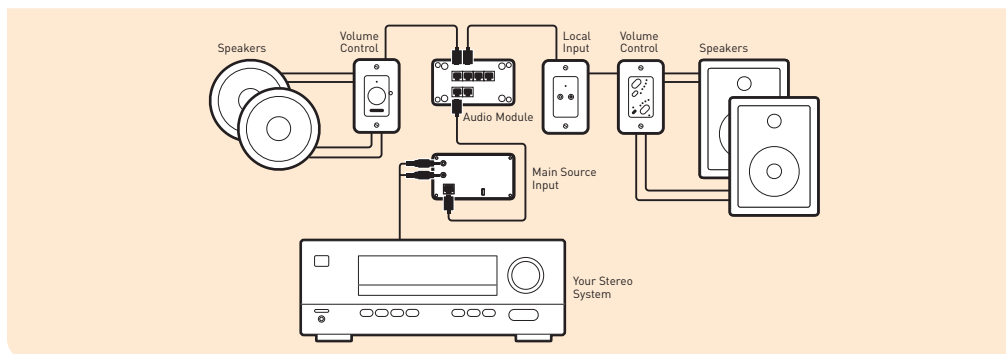

TIPS & TECHNOLOGY: lyriQ AUDIO APPLICATION

For additional technical or application-specific information, call (800) 321-2343 or visit our website at www.onqlegrand.com.

Distributed by:

lyriQ COMPONENTS

on·Q
legrand®

www.onqlegrand.com