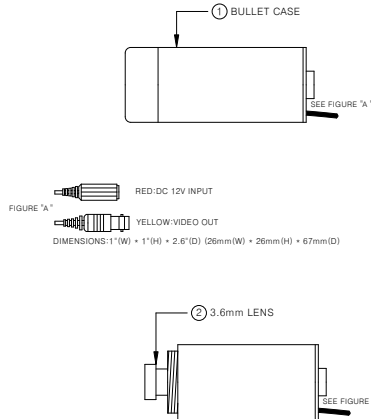

COLOR WEATHERPROOF BULLET CAMERA
470 Lines of Resolution—Extreme Low Light Sensitivity

CVC-637EX

CSI/SPECO
200 NEW HIGHWAY
AMITYVILLE, N.Y. 11701
1-800-645-5516 1-631-957-8700
www.csi-speco.com

GENERAL FEATURES

- .EXTREMELY LOW POWER CONSUMPTION
- .1/3" SONY HAD TYPE CCD
- .LOW ILLUMINATION
- .TURBO AGC
- .COMPACT AND LIGHTWEIGHT
- .HIGH RESOLUTION
- .BUILT IN ELECTRONIC AUTO IRIS
- .BUILT IN BACK LIGHT COMPENSATION
- .PRE-SET AUTO EXPOSURE SETTINGS
- .LOW SMEAR LEVEL

DESCRIPTION

- ① **BULLET CASE**
  WEATHERPROOF CASE.
- ② **3.6mm LENS**

INSTALLATION

SPECIFICATIONS

MODEL NO	CVC-637EX
IMAGE SENSOR	1/3" SONY HAD TYPE CCD
TV SYSTEM	NTSC
SCANNING SYSTEM	2:1 INTERLACED
SYNC SYSTEM	INTERNAL SYNC
RESOLUTION	470 LINES
MINIMUM ILLUMINATION	0.03 LUX
S/N RATIO	MORE THAN 50db
GAMMA CHARACTERISTIC	0.45
VIDEO OUTPUT	1.0 Vp-p 75 ohm COMPOSITE
ELECTRONIC SHUTTER	1/60 - 1/100,000 sec
POWER SUPPLY	12V DC 500ma
POWER CONSUMPTION	200 ma
LENS	3.6mm 92 deg F 2.0
OPERATIONAL TEMPERATURE	-10 deg - +50 deg C RH95% MAX(14 deg F to 122 deg F)
STORAGE TEMPERATURE	-20 deg - +60 deg C RH95% MAX(-4 deg F to 140 deg F)
DIMENSIONS	1"(W) x 1"(H) x 2.6"(D) (26mm(W) x 26mm(H) x 67mm(D))
WEIGHT	3.9 oz (110grs)

THE ABOVE SPECIFICATIONS ARE SUBJECT TO CHANGE WITHOUT PRIOR NOTICE.