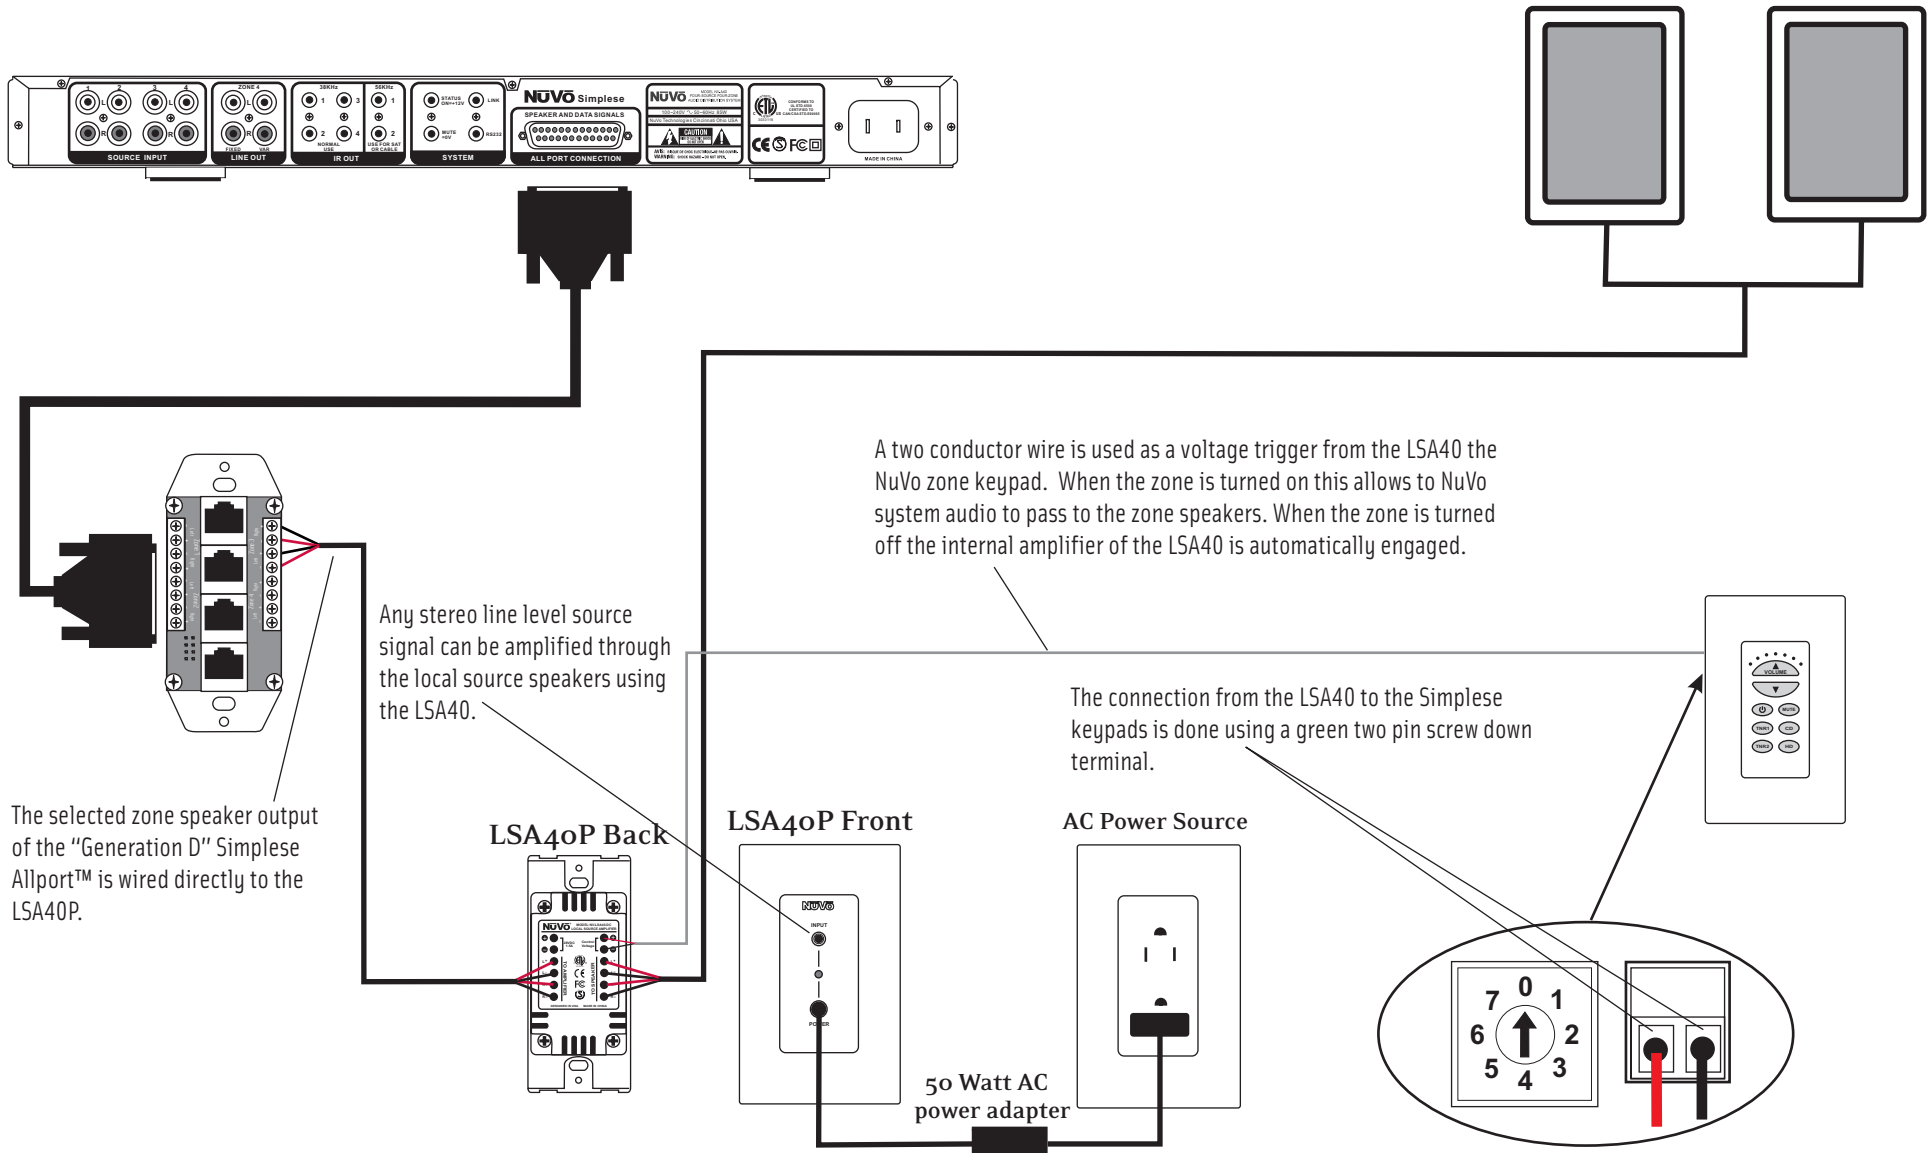

## LSA40P Local Source Amplifier for Use with Essentia and Concerto

## LSA40P Local Source Amplifier for Use with Generation D Simplese

## LSA4oPD Four Zone Power Distribution Hub For Use with the Essentia and Concerto Systems

### LSA4oPD Four Zone Power Distribution Hub For Use with the Generation D Simplese System