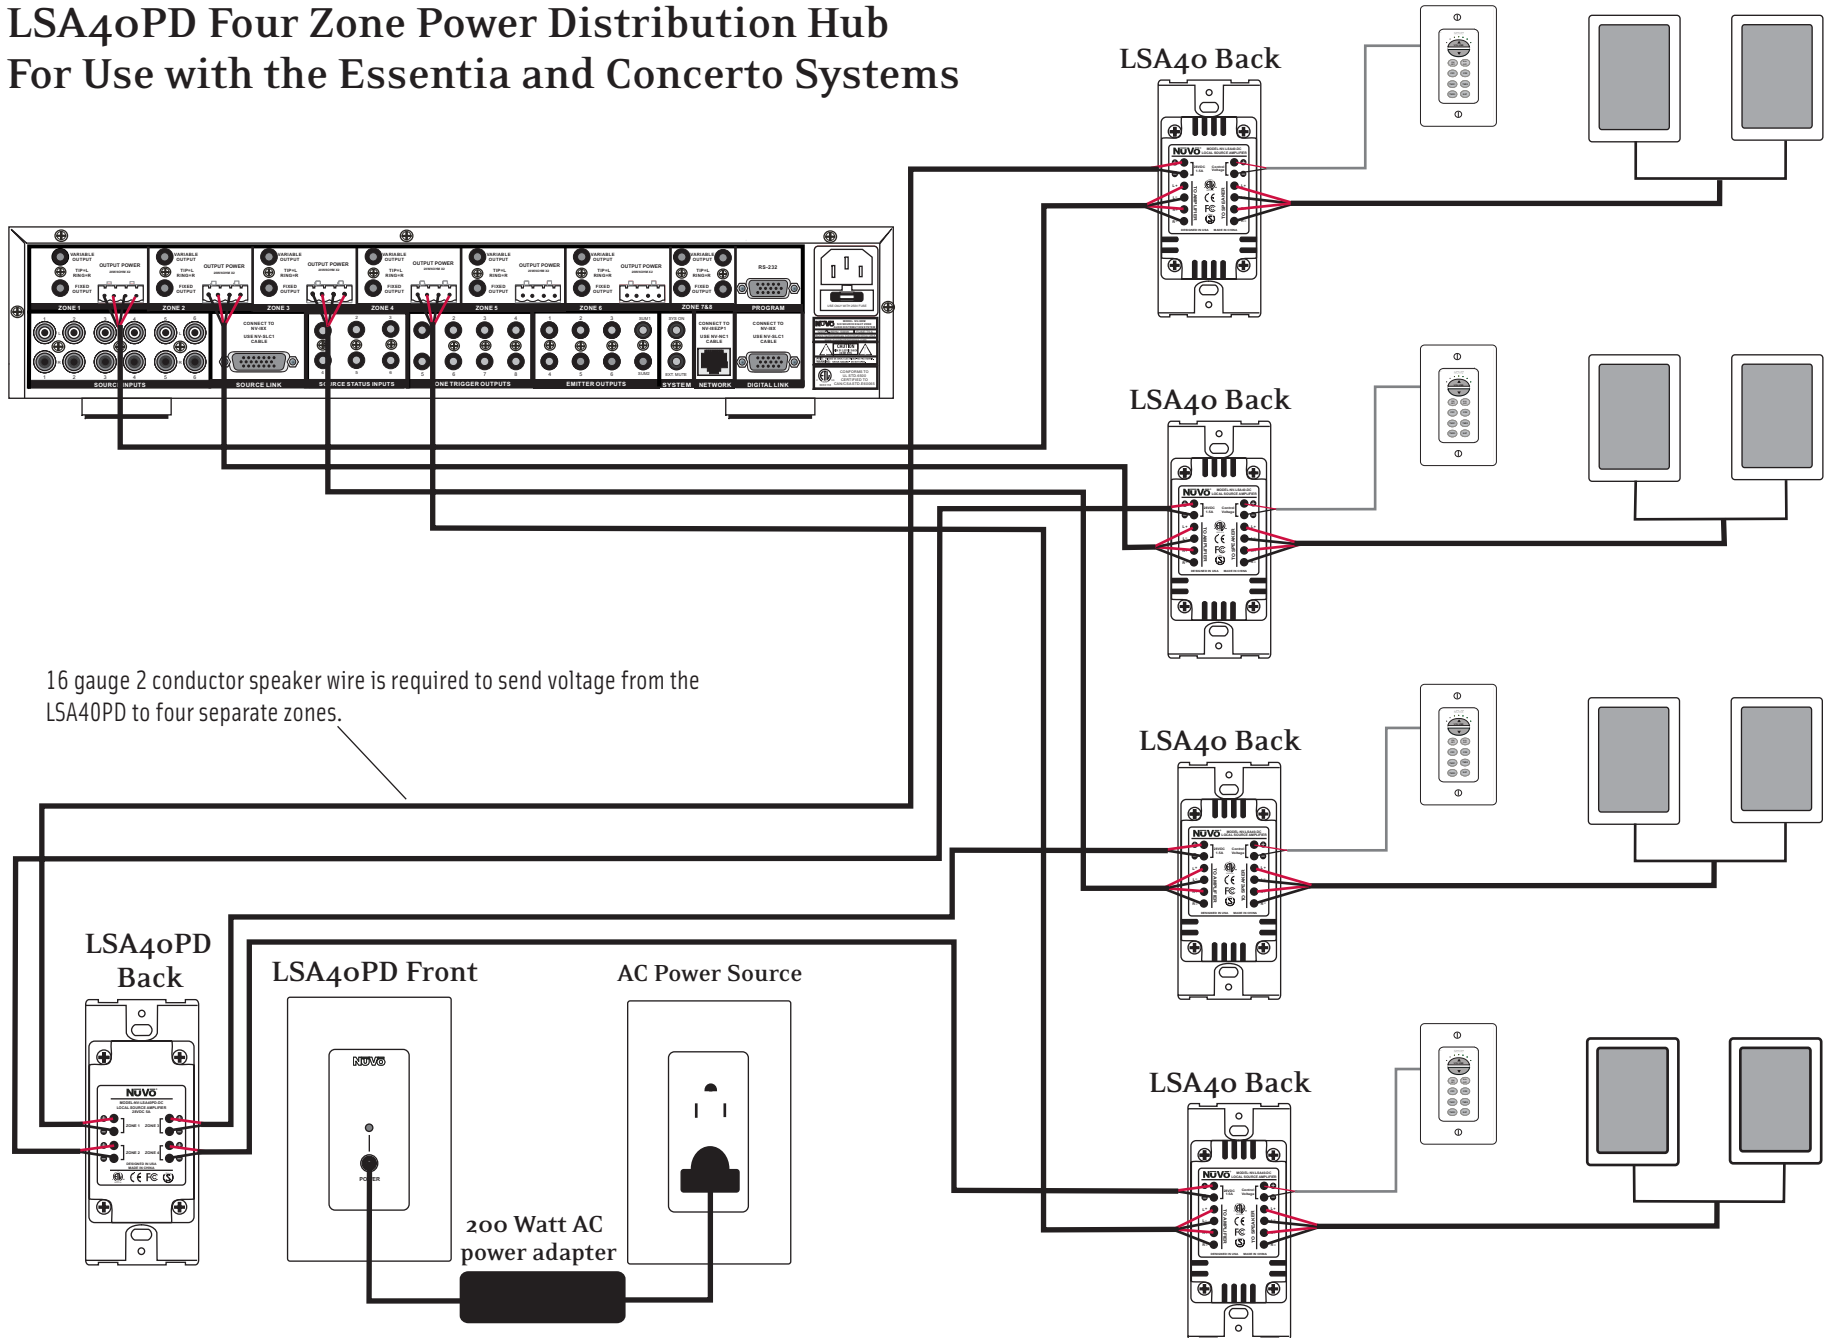

## LSA40P Local Source Amplifier for Use with Essentia and Concerto

## LSA40P Local Source Amplifier for Use with Generation D Simplese

## LSA4oPD Four Zone Power Distribution Hub For Use with the Essentia and Concerto Systems

### LSA4oPD Four Zone Power Distribution Hub For Use with the Generation D Simplese System