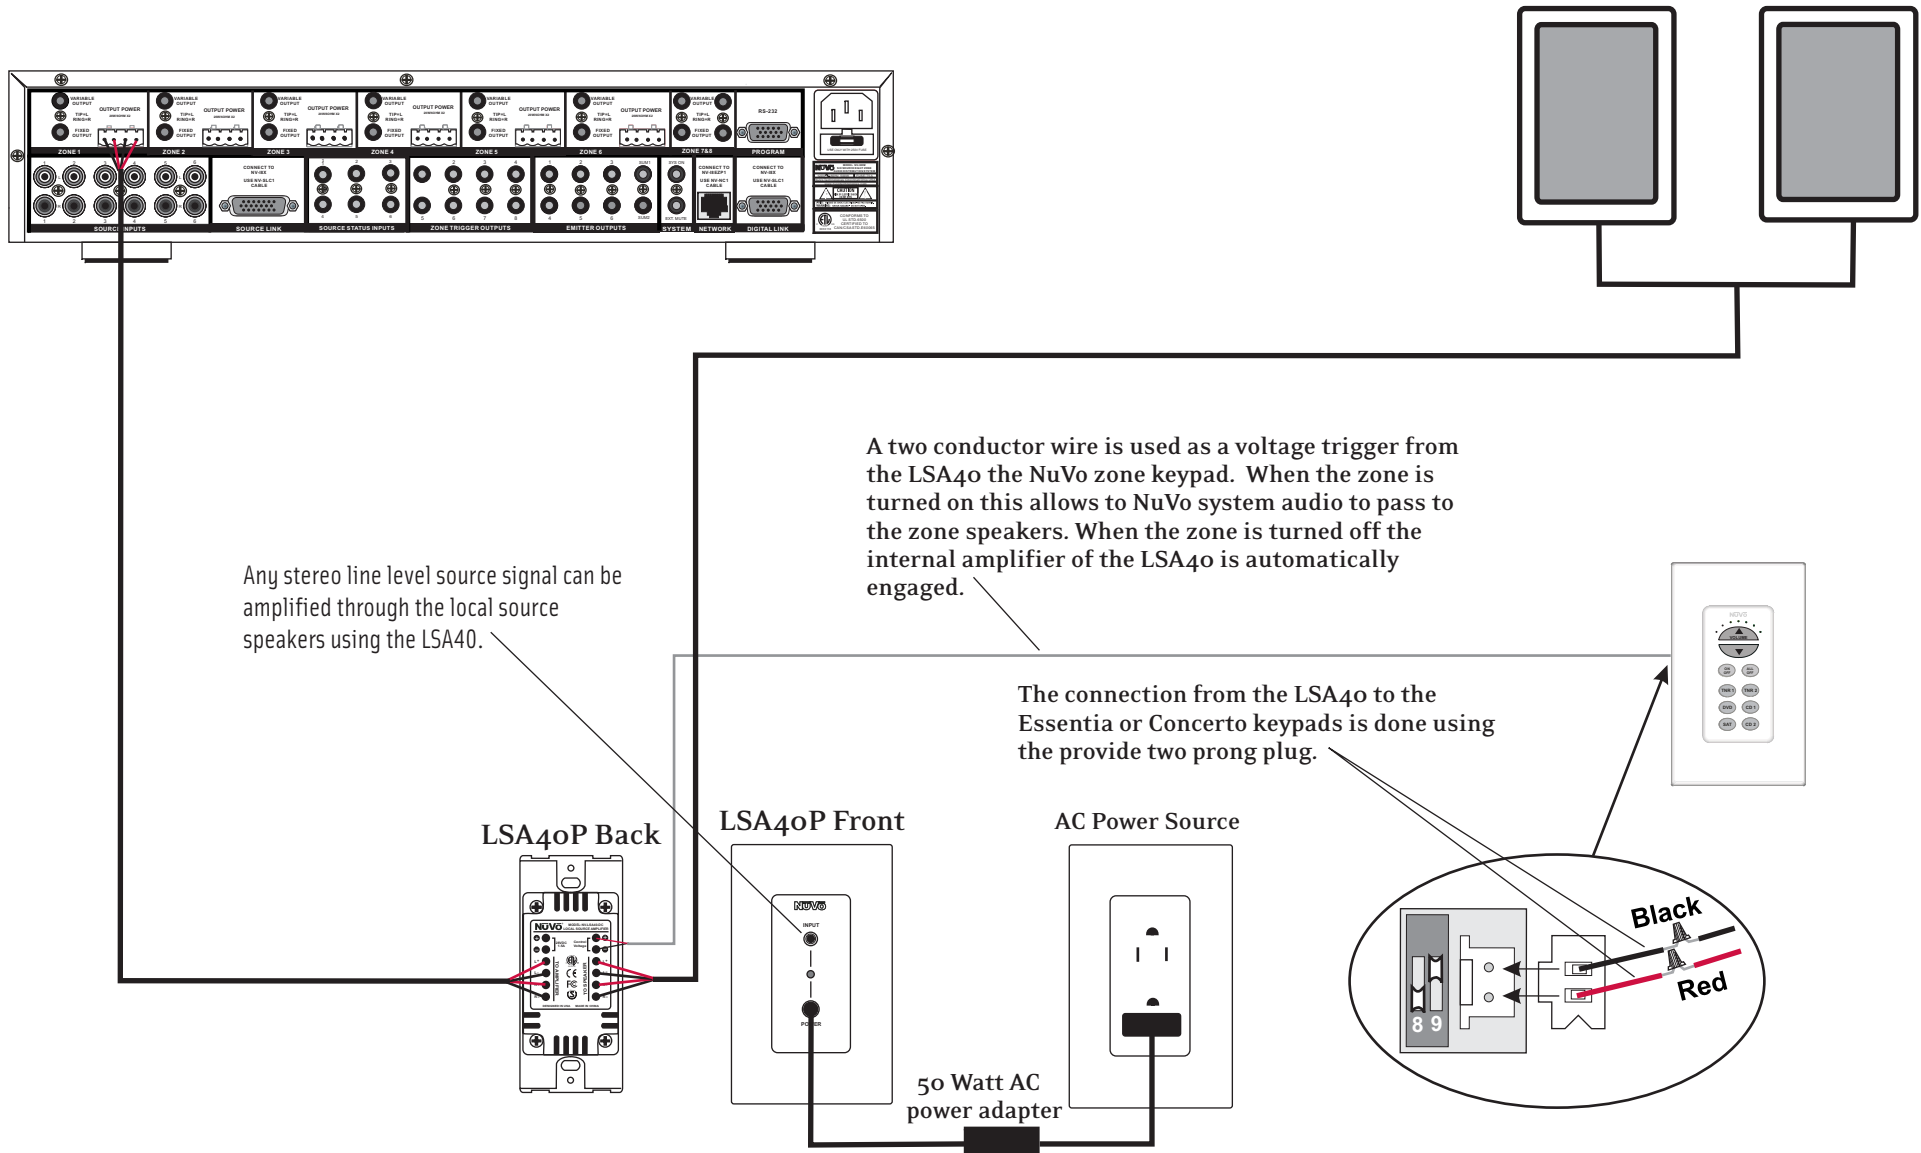

## LSA40P Local Source Amplifier for Use with Essentia and Concerto

## LSA40P Local Source Amplifier for Use with Generation D Simplese

## LSA4oPD Four Zone Power Distribution Hub For Use with the Essentia and Concerto Systems

### LSA4oPD Four Zone Power Distribution Hub For Use with the Generation D Simplese System