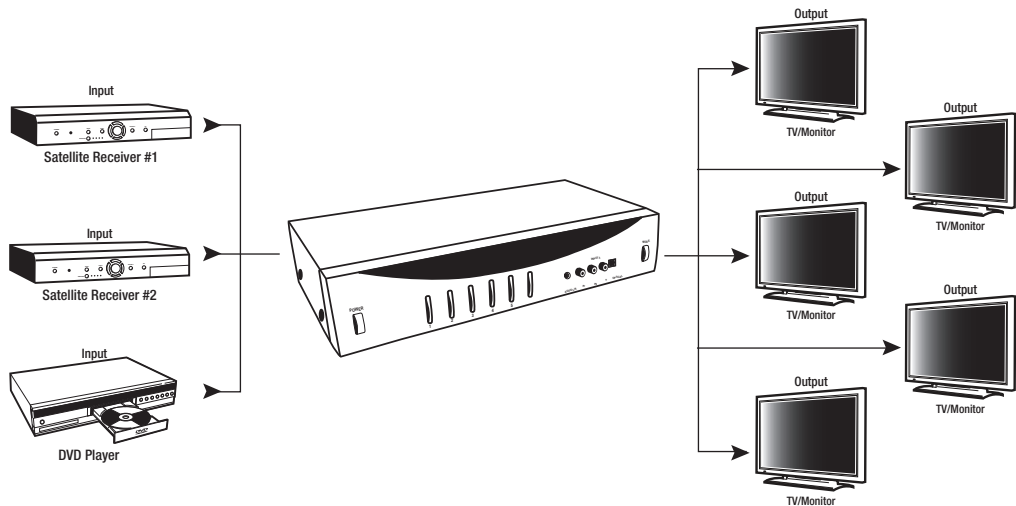

Item #	Description	MSRP
40973	3x5 Component Video Matrix Selector	$299.99

CablesToGo™
Service Through Every Connection

3555 Kettering Blvd • Moraine, OH 45439
1.800.826.7904 • www.cablestogo.com