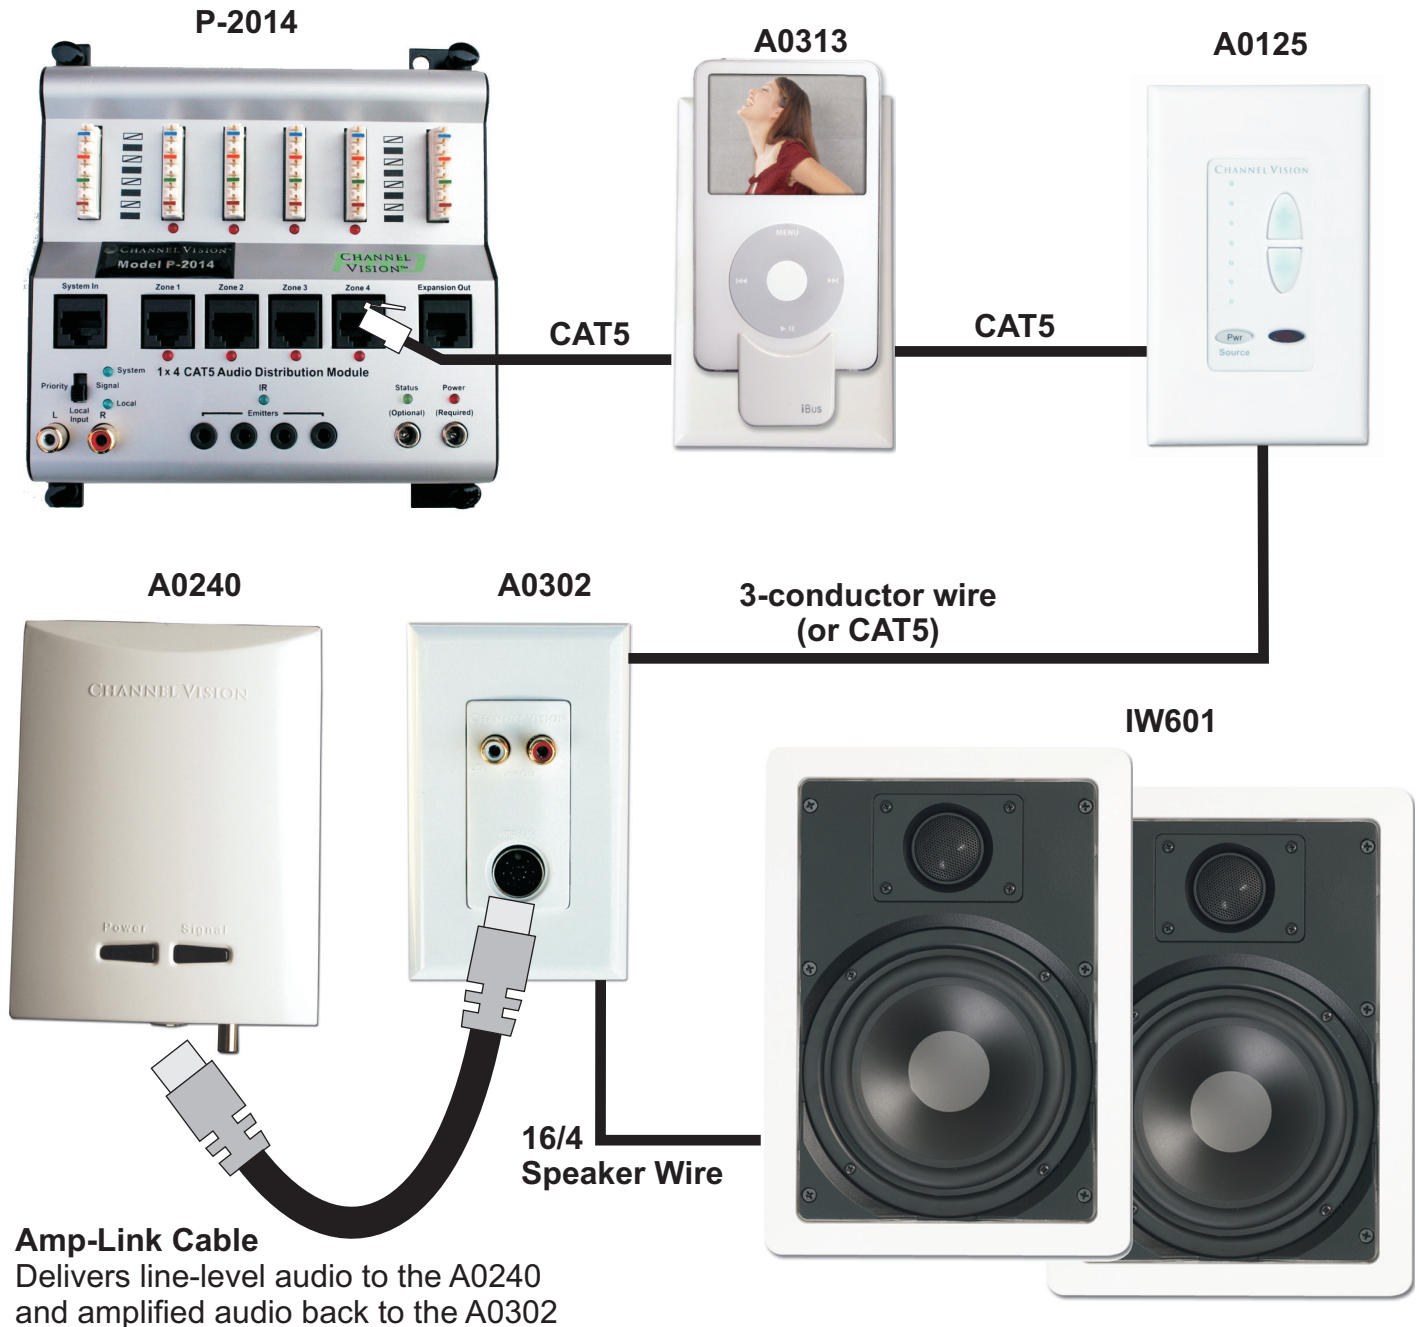

CRESCENDO™ By CHANNEL VISION™

High Powered CAT5 Audio System Typical Application

CHANNEL VISION™

234 FISCHER AVENUE • COSTA MESA, CA 92626 USA
(714) 424-6500 □ (800) 840-0288 □ (714) 424-6510 fax
www.channelvision.com □ email: sales@channelvision.com