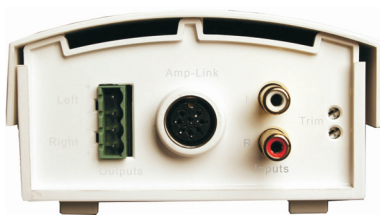

CRESCENDO™ By CHANNEL VISION™

High Powered CAT5 Audio System

A0240 40 Watt Stereo Amplifier

Channel Vision's Crescendo™ High Powered CAT5 Audio system distributes powerful, high quality audio throughout the home over standard CAT5 cable. The A0240 40 Watt Stereo Amplifier offers in-room amplification for the system. A stand-alone unit that connects to a power outlet, the A0240 supports a variety of uses.

Used with the A0302 Speaker to Line Level Converter, the A0240 acts as a dedicated zone amplifier and is ideal for powering speakers in hard to wire and retrofit locations. Use it to boost power on existing low powered distributed audio systems or to easily add a zone to an existing system. It can also easily power a system subwoofer with dedicated 80 watts amplification.

Its compact size makes it easy to conceal behind or underneath furniture, and its versatile power cable allows direct wall plug-on or tabletop operation. Easy installation, operation and flexibility make the A0240 the perfect

A0240

(Bottom View)

Features:

- 40 Watts per channel
- Compact size
- Audio-sensing power shut off to conserve energy
- Excellent for retrofit applications
- Boosts power on existing low powered distributed audio systems
- Easy-to-install