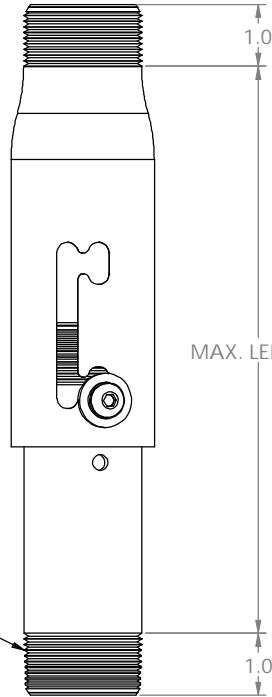

FULLY RETRACTED

FULLY EXTENDED

ALL THREADS ARE  
1-1/2" NPT

## CMS EXTENSION COLUMNS

Model #	Minimum Length (")	Maximum Length (")
CMS006009	6	9
CMS009012	9	12
CMS012018	12	18
CMS018024	18	24
CMS0203	24	36
CMS0305	36	60
CMS0406	48	72
CMS0507	60	84
CMS0608	72	96
CMS0709	84	108
CMS0810	96	120
CMS0911	108	132
CMS1012	120	144

ALL PIPES CAN BE ADJUSTED IN 1" INCREMENTS

ALL COLUMNS ARE MADE OF ALUMINUM AND CAN SUPPORT UP TO 500 LB.

TO ORDER CHIEF PRODUCTS CALL 1-800-582-6480

WANT TO LEARN MORE ABOUT CHIEF AND IT'S PRODUCTS? CHECK OUT [WWW.CHIEFMFG.COM](http://WWW.CHIEFMFG.COM)