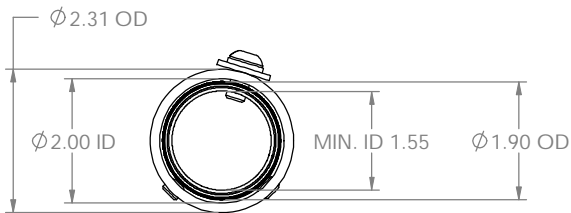

FULLY RETRACTED

FULLY EXTENDED

ALL THREADS ARE  
1-1/2" NPT

## CMS EXTENSION COLUMNS

Model #	Minimum Length (")	Maximum Length (")
CMS006009	6	9
CMS009012	9	12
CMS012018	12	18
CMS018024	18	24
CMS0203	24	36
CMS0305	36	60
CMS0406	48	72
CMS0507	60	84
CMS0608	72	96
CMS0709	84	108
CMS0810	96	120
CMS0911	108	132
CMS1012	120	144

ALL PIPES CAN BE ADJUSTED IN 1" INCREMENTS

ALL COLUMNS ARE MADE OF ALUMINUM AND CAN SUPPORT UP TO 500 LB.

TO ORDER CHIEF PRODUCTS CALL 1-800-582-6480

WANT TO LEARN MORE ABOUT CHIEF AND IT'S PRODUCTS? CHECK OUT [WWW.CHIEFMFG.COM](http://WWW.CHIEFMFG.COM)